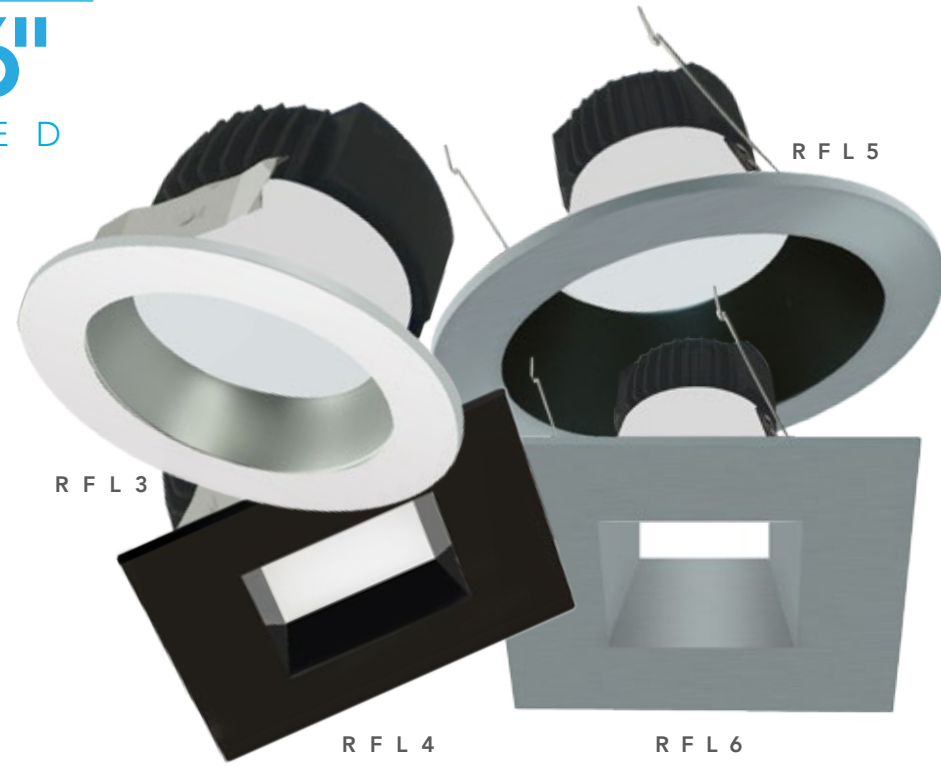

800 LUMENS

3" 4" 5" 6"
LED RECESSED

RAYON LIGHTING
LED RECESSED

VERSATRIM

A hallmark of Rayon Lighting is our approach to design. The Versatrim series allows for great versatility by allowing for various combinations of baffle/reflector & trim ring to achieve a particular look.

ROUND REFLECTOR

BRONZE	BLACK	CHROME	COPPER	HAZE	SATIN NICKEL
3RLBZ	3RLB	3RLCH	3RLC	3RLH	3RLSN
4RLBZ	4RLB	4RLCH	4RLC	4RLH	4RLSN
5RLBZ	5RLB	5RLCH	5RLC	5RLH	5RLSN
6RLBZ	6RLB	6RLCH	6RLC	6RLH	6RLSN

SQUARE REFLECTOR

BRONZE	BLACK	CHROME	HAZE	SATIN NICKEL	WHITE
3SRLBZ	3SRLB	3SRLCH	3SRLH	3SRLSN	3SRLW
4SRLBZ	4SRLB	4SRLCH	4SRLH	4SRLSN	4SRLW
5SRLBZ	5SRLB	5SRLCH	5SRLH	5SRLSN	5SRLW
6SRLBZ	6SRLB	6SRLCH	6SRLH	6SRLSN	6SRLW

ROUND BAFFLE

BRONZE	BLACK	COPPER	SATIN NICKEL	WHITE
3BLBZ	3BLB	3BLC	3BLSN	3BLW
4BLBZ	4BLB	4BLC	4BLSN	4BLW
5BLBZ	5BLB	5BLC	5BLSN	5BLW
6BLBZ	6BLB	6BLC	6BLSN	6BLW

SQUARE BAFFLE

WHITE	BLACK
3SBLW	3SBLB
4SBLW	4SBLB
5SBLW	5SBLB
6SBLW	6SBLB

ROUND TRIM RING

BRONZE	BLACK	COPPER	HAZE	SATIN NICKEL	WHITE
3TLBZ	3TLB	3TLC	3TLH	3TLSN	3TLW
4TLBZ	4TLB	4TLC	4TLH	4TLSN	4TLW
5TLBZ	5TLB	5TLC	5TLH	5TLSN	5TLW
6TLBZ	6TLB	6TLC	6TLH	6TLSN	6TLW

SQUARE TRIM RING

HAZE	BLACK	WHITE	SATIN NICKEL	BRONZE
3STLH	3STLB	3STLW	3STLSN	3STLBZ
4STLH	4STLB	4STLW	4STLSN	4STLBZ
5STLH	5STLB	5STLW	5STLSN	5STLBZ
6STLH	6STLB	6STLW	6STLSN	6STLBZ

RFL 800 LUMENS MODULE FEATURES

USE OF PRODUCT

The Versatrim RFL Series is the ideal product for energy efficient lighting in existing, remodel, or new construction housings. This product may be used in hospitality, health care, commercial, retail, and residential applications. The Versatrim will reduce energy consumption, emits little heat, and reduces cooling loads for added costs savings. Approximately 75% in energy savings compared to incandescent light source.

FEATURES

Series	Watts	Lumens	Voltage
RFL	12W	800 Lumens	120V

- -Color Temperature: 2700K, 3000K, 3500K, or 4000K
- -SDCM: 2 step binning
- -Color Rendering Index: 93+ CRI typical
- -LED life: 50,000 hours
- -LED type: Cree LED for maximum light output.
- -Versatility: Interchangeable baffle/reflector, and trim ring in round and square.
- -Warranty: 5 year limited warranty
- -Wet location certified

LED DRIVER

Durable driver provides high power factor with the optimum thermal management to prevent damage caused by high temperature. Driver protections include: output open load, over-current and short circuit, and over temperature with auto recovery.

DIMMING

The RFL Series is compatible with most industry standard phase-cut dimmers, both forward-phase or leading-edge (TRIAC) and reverse-phase or trail-edge (ELV) dimmers. Optional 0-10V dimming driver available upon request. Dimming to 1% with select dimmers. (Please refer to dimmer list).

ELECTRICAL CONNECTION

LED module quick connect allows easy connection to Rayon Lighting LED housing. Optional edison screw base or GU24 adaptor available for retrofit applications.

MOUNTING

Torsion springs supplied for convenient mounting to existing, remodel, or new construction housing.

EMERGENCY BATTERY

Optional emergency battery with up to 90 minute illumination time.

MODULE MECHANICS