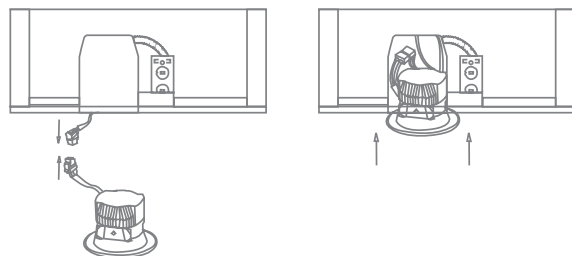

NEW CONSTRUCTION

1. Insert male connector into female connector.

2. Insert fixture into recessed housing.