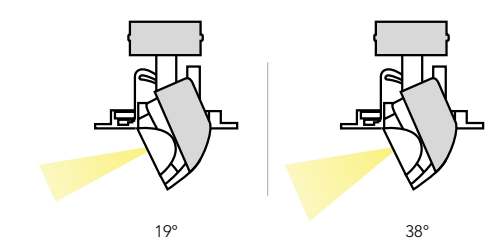

BEAM SPREADS

ORDER INFORMATION

Series	Shape	Lumens	Color Temp	Beam Angle	Finish	Options
RFL4E	R - Round S - Square	8L - 830 Lumens	27K - 2700K 30K - 3000K 35K - 3500K 40K - 4000K	19 - 19° 38 - 38°	W - White B - Black SN - Satin Nickel BZ - Bronze	SBA - Screw Base Adapter G24 - GU24 Adapter 018' - 0-10V (800 Lumens) Transformer 277SDT - 277V Step Down Transformer 347SDT - 347V Step Down Transformer EM¹ - Emergency Battery

NOTE:
The PullDown series is not part of the Versatrim family.
1. Requires dedicated Rayon Housing.

Refer to spec sheet for more information.
Design and specifications are subject to change without notice.