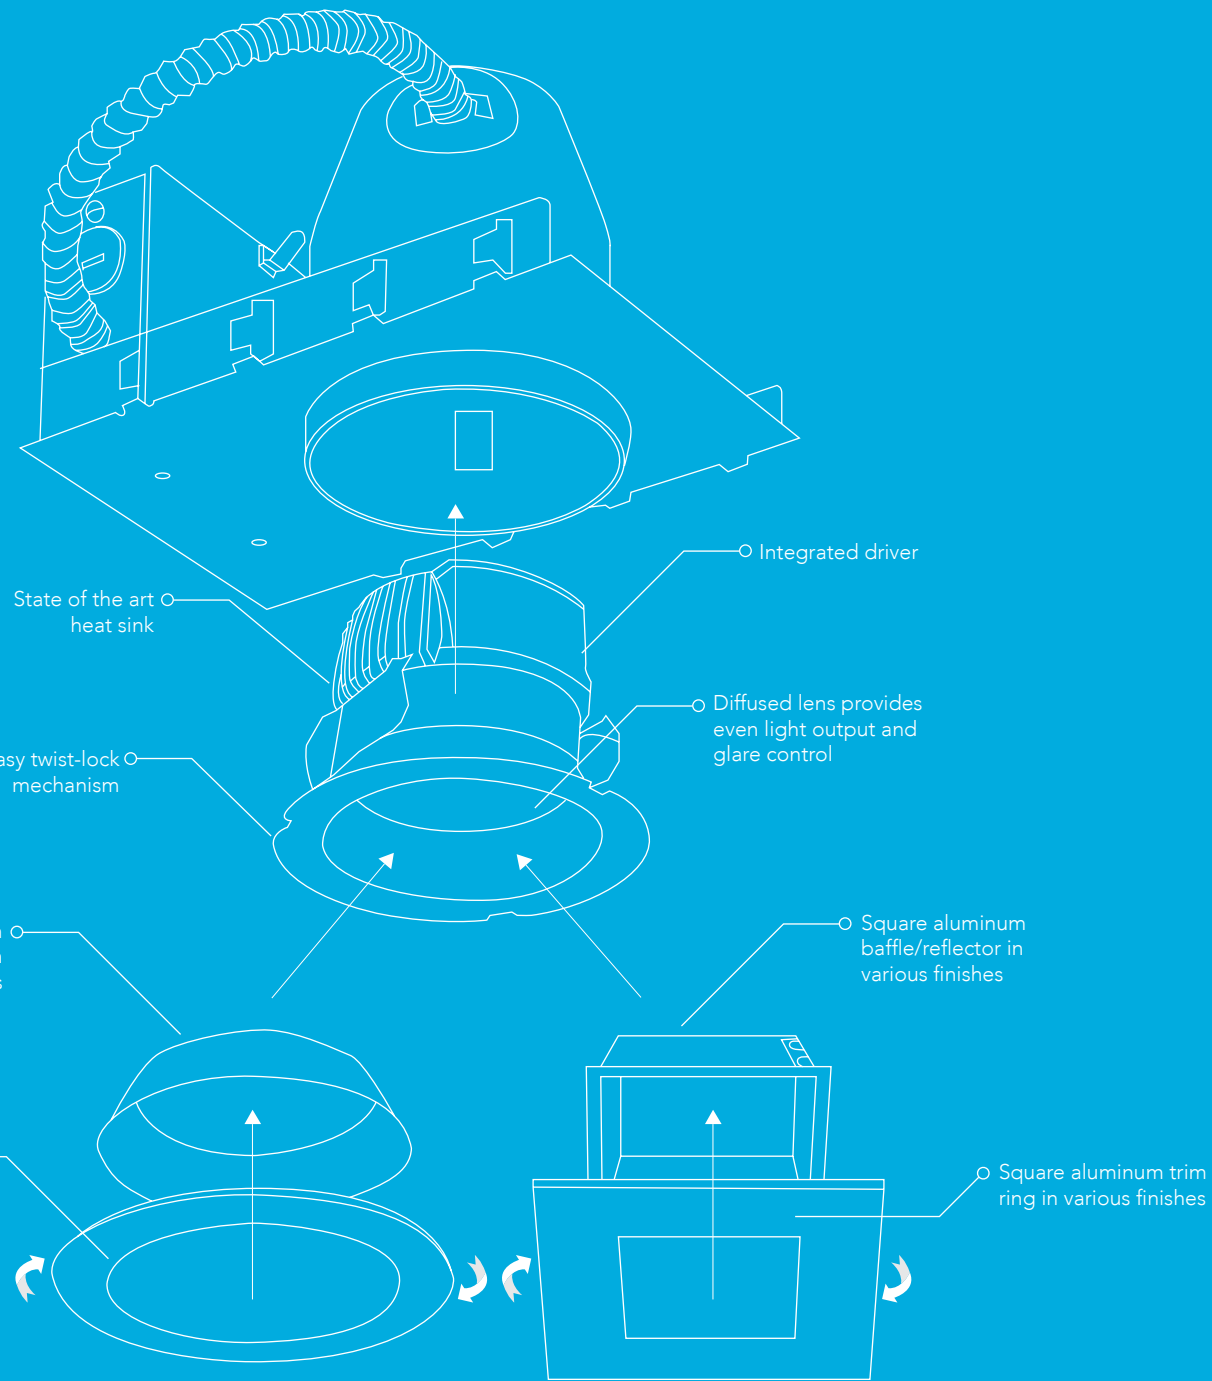

Tool Less Installation