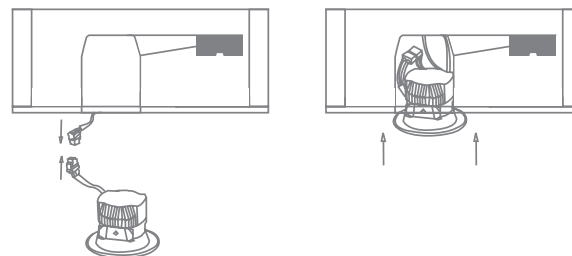

2. Insert fixture into recessed housing.

REMODEL

1. Insert male connector into female connector.

2. Insert fixture into recessed housing.

VERSATRIM

www.rayonlighting.com

Product Guide Disclaimer

The information in this guide is for informational purposes only and is subject to change without notice. Consult factory for exact product specifications and/or certifications. Please check our website for most recent changes and updates reflecting our policies and products.
