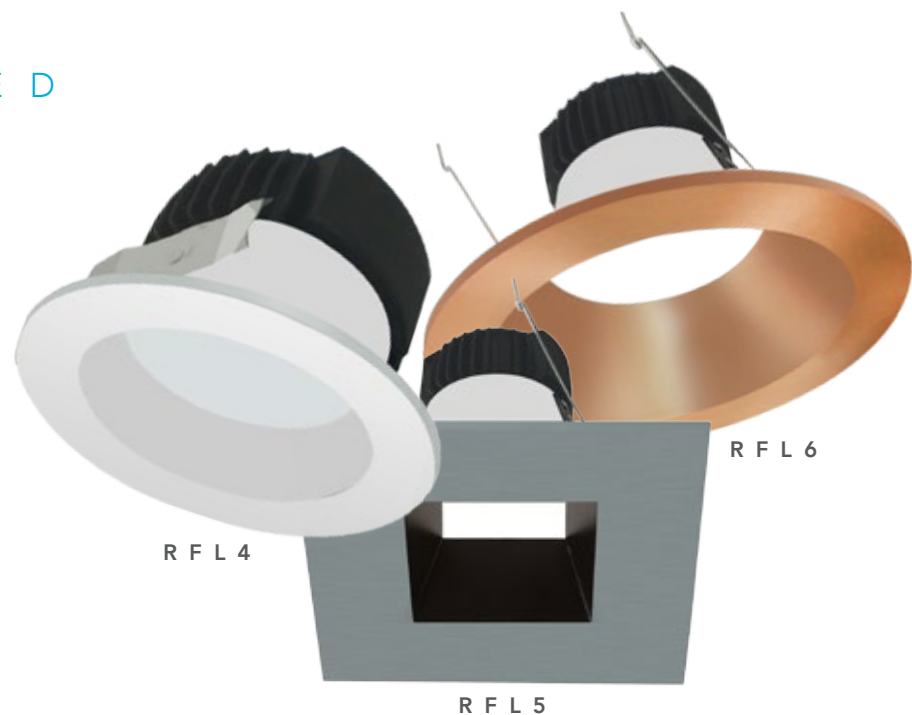

NOTE:
1. Requires dedicated Rayon Housing.

ORDER INFORMATION EXAMPLE

RFL3-8L-30K-3SRLB-3STLW = 
(RFL3 - 800Lumens - 3000K - 3" Black Reflector - 3"White Trim Ring)

1100 LUMENS

4" 5" 6"
LED RECESSED

RAYON LIGHTING
LED RECESSED