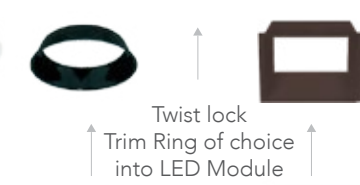

ROUND BAFFLE

BRONZE	BLACK	COPPER	SATIN NICKEL	WHITE
3BLBZ	3BLB	3BLC	3BLSN	3BLW
4BLBZ	4BLB	4BLC	4BLSN	4BLW
5BLBZ	5BLB	5BLC	5BLSN	5BLW
6BLBZ	6BLB	6BLC	6BLSN	6BLW