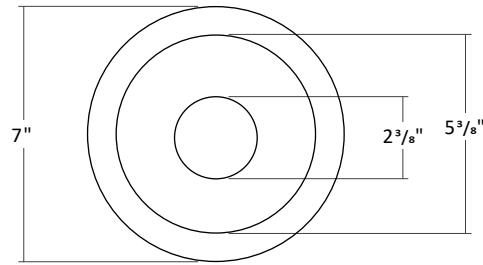

RVC6-FR-SW

VERSA COMMERCIAL 6" LED COMMERCIAL DOWNLIGHT SINGLE SIDEKICK WALL WASH REMODEL

FILTERS

REFLECTOR / TRIM DIMENSIONS

TRIM FINISH

*Consult Factory for Made to Order Finishes