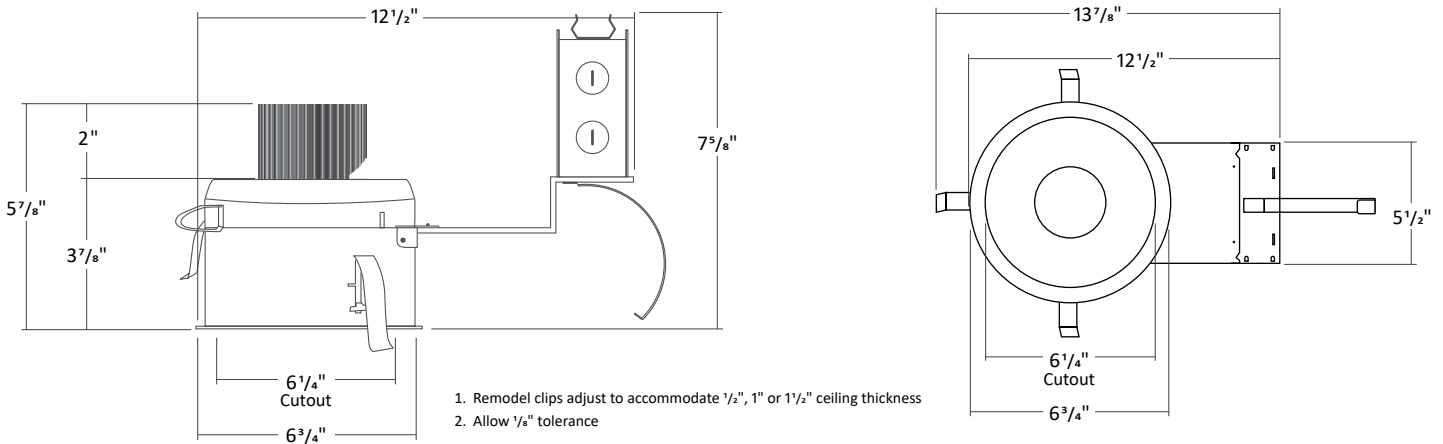

RVC6-FR-SW ANATOMY

RVC4-FR-SW DIMENSIONS 6W-20W

RVC4-FR-SW DIMENSIONS 24W-56W

RVC6-FR-SW

VERSA COMMERCIAL 6" LED COMMERCIAL DOWNLIGHT SINGLE SIDEKICK WALL WASH REMODEL

FILTERS

Frosted Filter

Honey Comb