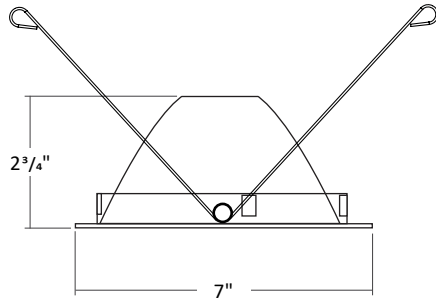

RVC6-FR-SW

VERSA COMMERCIAL 6" LED COMMERCIAL DOWNLIGHT SINGLE SIDEKICK WALL WASH REMODEL

FILTERS

REFLECTOR / TRIM DIMENSIONS

TRIM FINISH

*Consult Factory for Made to Order Finishes