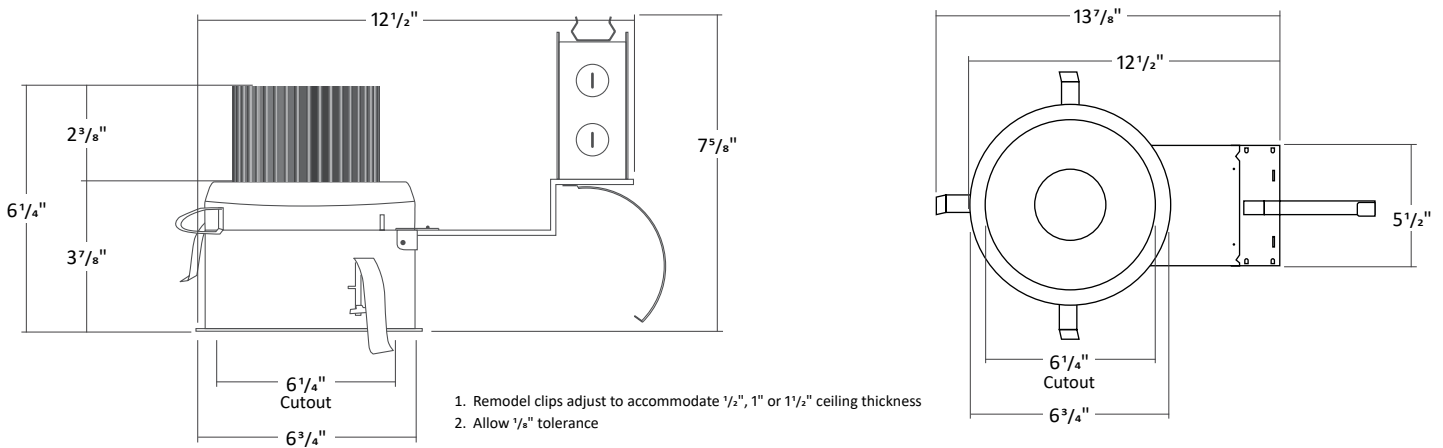

RVC6-FR-SW ANATOMY

RVC4-FR-SW DIMENSIONS 6W-20W

RVC4-FR-SW DIMENSIONS 24W-56W

RVC6-FR-SW

VERSA COMMERCIAL 6" LED COMMERCIAL DOWNLIGHT SINGLE SIDEKICK WALL WASH REMODEL

FILTERS

Frosted Filter

Honey Comb