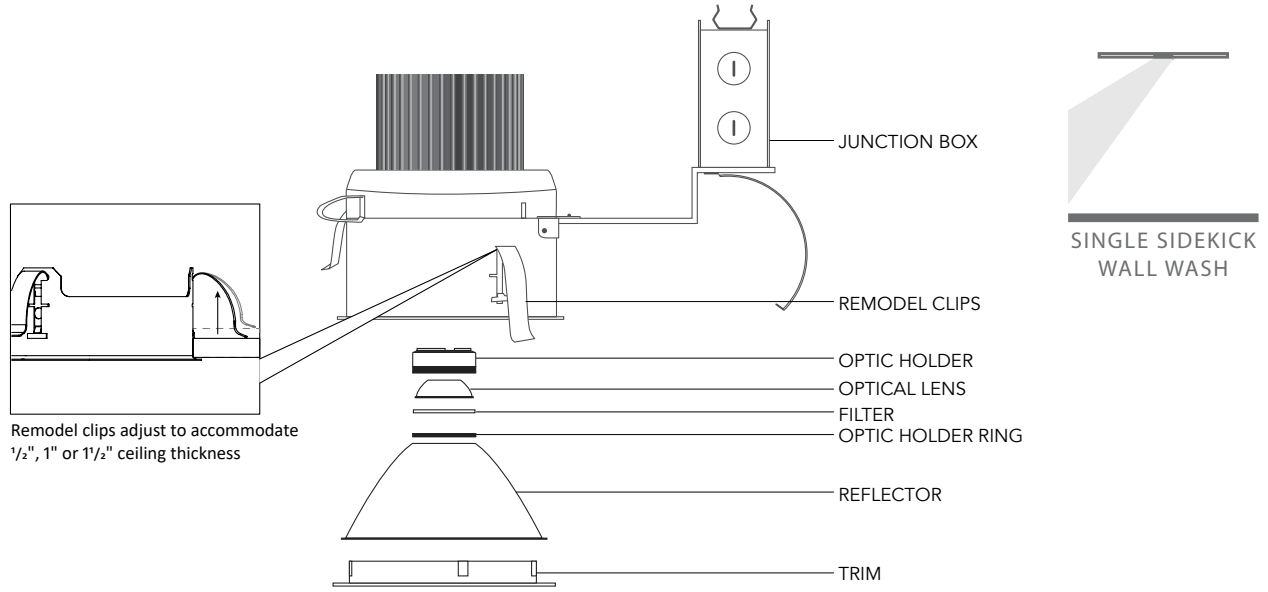

RVC6-FR-SW ANATOMY

RVC4-FR-SW DIMENSIONS 6W-20W

RVC4-FR-SW DIMENSIONS 24W-56W

RVC6-FR-SW

VERSA COMMERCIAL 6" LED COMMERCIAL DOWNLIGHT SINGLE SIDEKICK WALL WASH REMODEL

FILTERS

Frosted Filter

Honey Comb