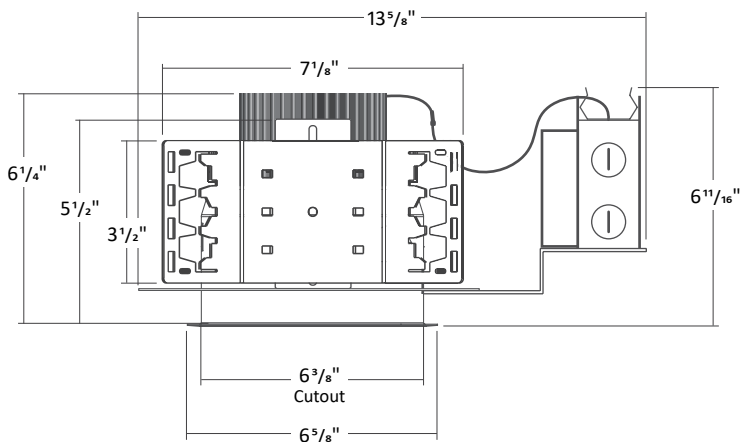

RVC6-FN-SW ANATOMY

RVC4-FN-SW DIMENSIONS 6W-20W

1. The collar features two pin settings, allowing to accommodate 1/2", 1" or 1 1/2" ceiling thickness.
2. Allow 1/8" tolerance.

RVC4-FN-SW DIMENSIONS 24W-56W