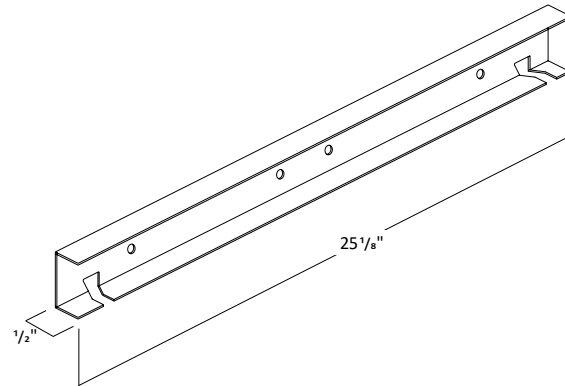

FRAME ACCESSORIES

UNIVERSAL BAR HANGER

COMPATIBLE CEILING

- Hat Channel
- T-Bar
- C-Channel
- Laminated Wood
- Quick-Span
- I-Beam
- Standard Joist

C-CHANNEL BAR HANGER

FILTERS

Frosted Filter

Honey Comb