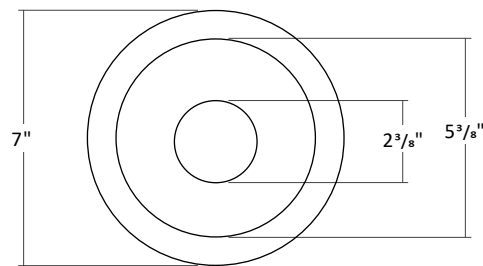

REFLECTOR / TRIM DIMENSIONS

TRIM FINISH

*Consult Factory for Made to Order Finishes