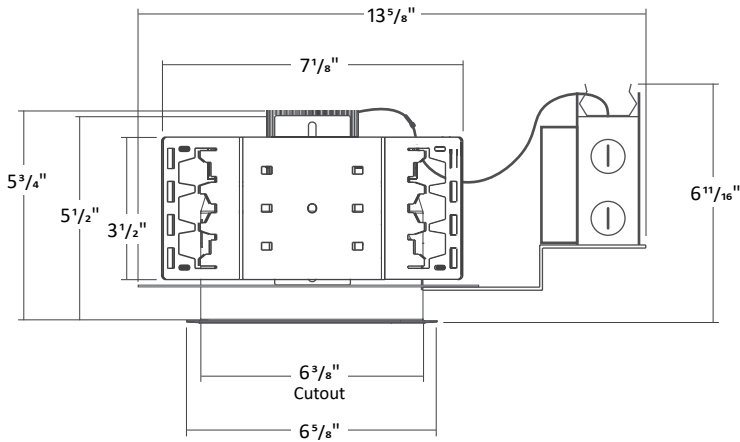

RVC6-FN-SW ANATOMY

RVC4-FN-SW DIMENSIONS 6W-20W

1. The collar features two pin settings, allowing to accommodate 1/2", 1" or 1 1/2" ceiling thickness.
2. Allow 1/8" tolerance.

RVC4-FN-SW DIMENSIONS 24W-56W