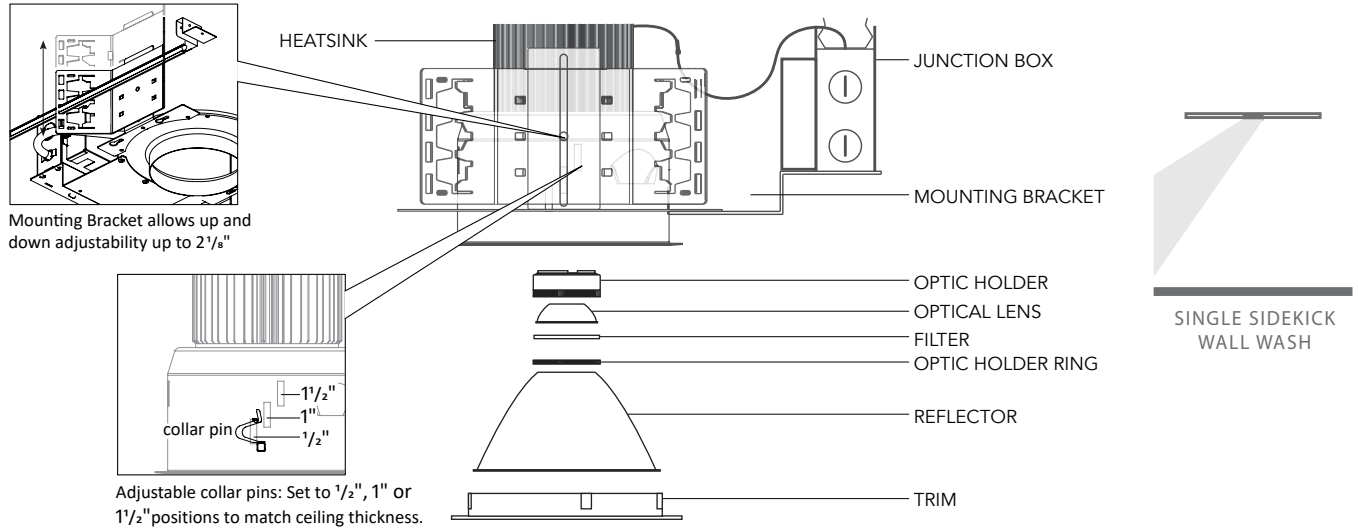

RVC6-FN-SW ANATOMY

RVC4-FN-SW DIMENSIONS 6W-20W

1. The collar features two pin settings, allowing to accommodate 1/2", 1" or 1 1/2" ceiling thickness.
2. Allow 1/8" tolerance.

RVC4-FN-SW DIMENSIONS 24W-56W