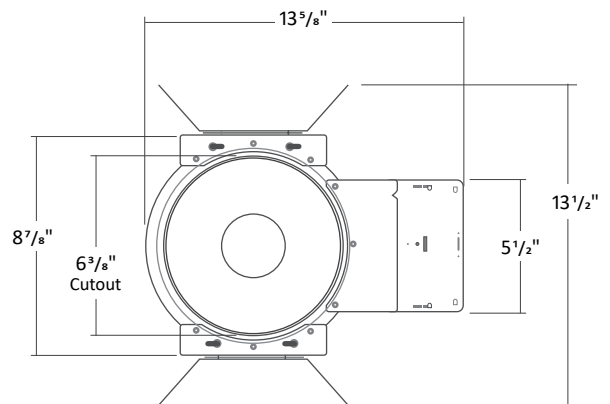

RVC6-FN-SW ANATOMY

RVC4-FN-SW DIMENSIONS 6W-20W

1. The collar features two pin settings, allowing to accommodate 1/2", 1" or 1 1/2" ceiling thickness.
2. Allow 1/8" tolerance.

RVC4-FN-SW DIMENSIONS 24W-56W