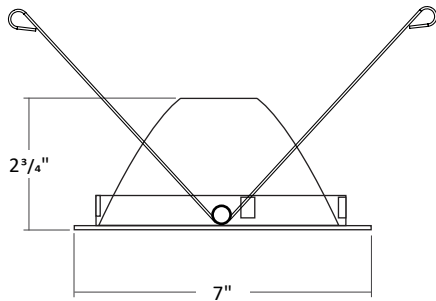

REFLECTOR / TRIM DIMENSIONS

TRIM FINISH

*Consult Factory for Made to Order Finishes