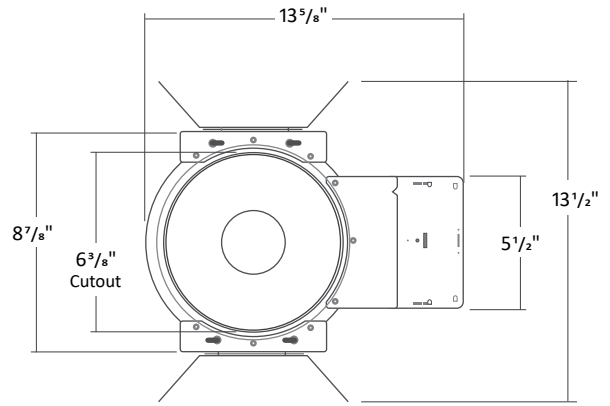

RVC6-FN-SW ANATOMY

RVC4-FN-SW DIMENSIONS 6W-20W

1. The collar features two pin settings, allowing to accommodate 1/2", 1" or 1 1/2" ceiling thickness.
2. Allow 1/8" tolerance.

RVC4-FN-SW DIMENSIONS 24W-56W