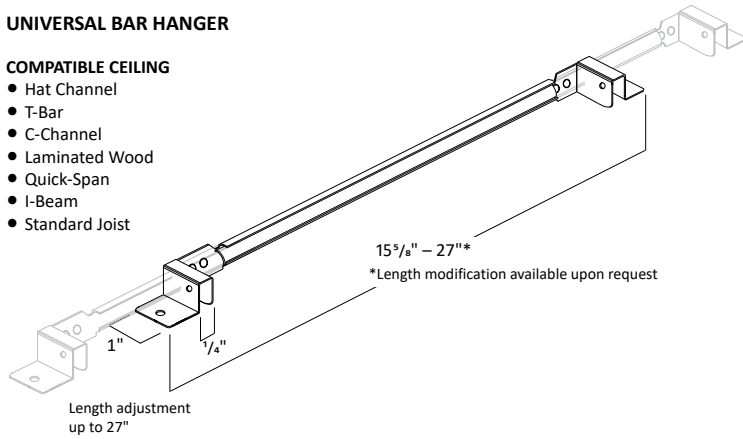

RVC6-FN-SW

6" LED COMMERCIAL DOWNLIGHT SINGLE SIDEKICK WALL WASH NEW CONSTRUCTION

FRAME ACCESSORIES

UNIVERSAL BAR HANGER

COMPATIBLE CEILING

- Hat Channel
- T-Bar
- C-Channel
- Laminated Wood
- Quick-Span
- I-Beam
- Standard Joist