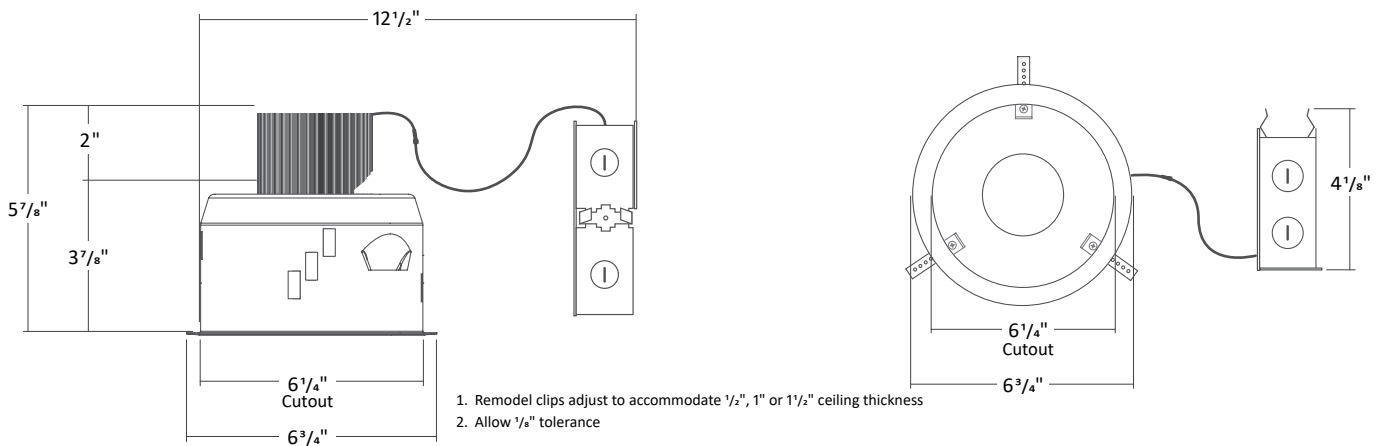

RVC6-AC ANATOMY

RVC4-AC DIMENSIONS 6W-20W

RVC4-AC DIMENSIONS 24W-56W

RVC6-AC-SW

VERSA COMMERCIAL 6" LED DOWNLIGHT SINGLE SIDEKICK WALL WASH RETROFIT

FILTERS

Frosted Filter

Honey Comb