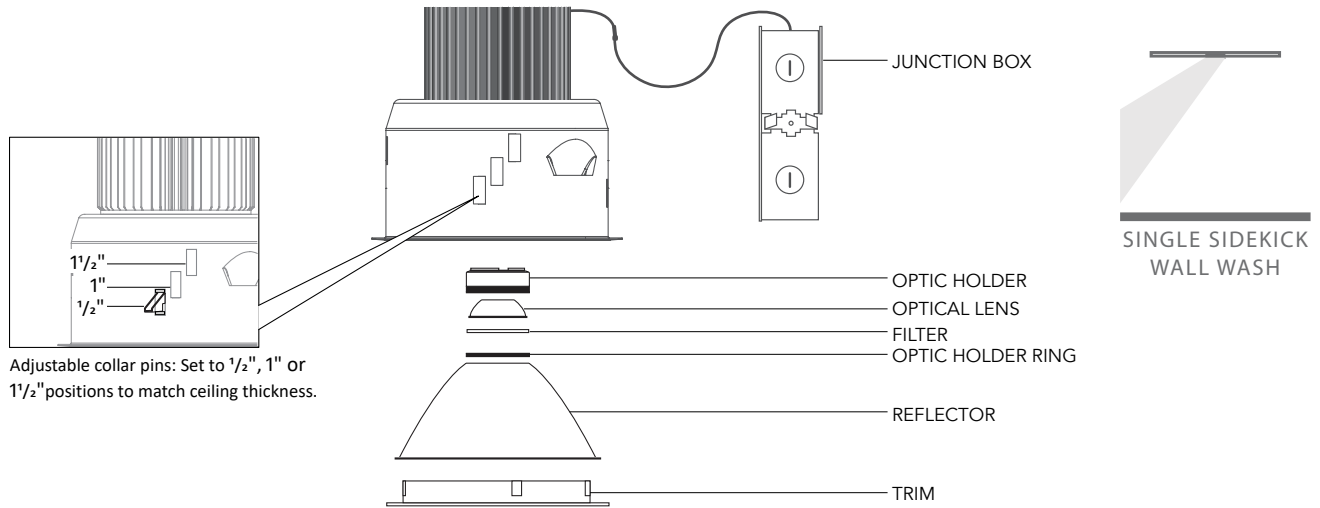

RVC6-AC ANATOMY

RVC4-AC DIMENSIONS 6W-20W

RVC4-AC DIMENSIONS 24W-56W

RVC6-AC-SW

VERSA COMMERCIAL 6" LED DOWNLIGHT SINGLE SIDEKICK WALL WASH RETROFIT

FILTERS

Frosted Filter

Honey Comb