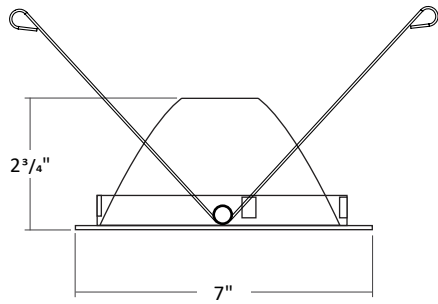

RVC6-AC-SW

VERSA COMMERCIAL 6" LED DOWNLIGHT SINGLE SIDEKICK WALL WASH RETROFIT

FILTERS

REFLECTOR / TRIM DIMENSIONS

TRIM FINISH

*Consult Factory for Made to Order Finishes