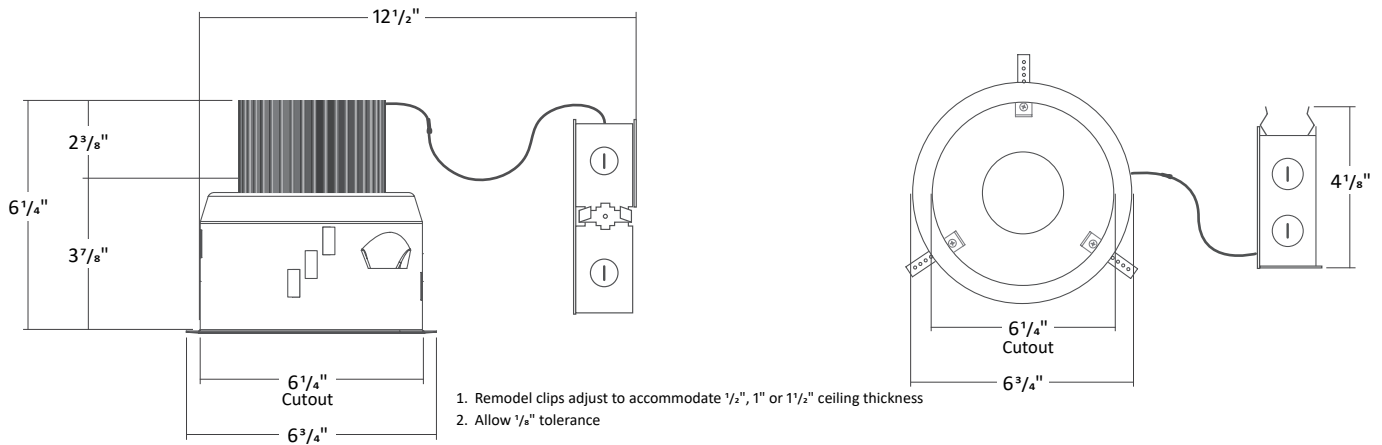

RVC6-AC ANATOMY

RVC4-AC DIMENSIONS 6W-20W

RVC4-AC DIMENSIONS 24W-56W

RVC6-AC-SW

VERSA COMMERCIAL 6" LED DOWNLIGHT SINGLE SIDEKICK WALL WASH RETROFIT

FILTERS

Frosted Filter

Honey Comb