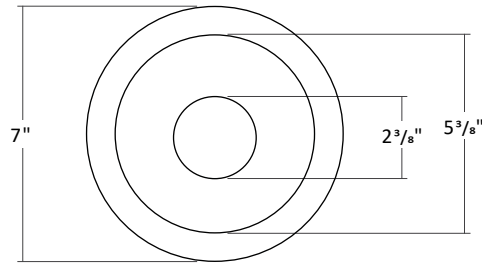

RVC6-AC-SW

VERSA COMMERCIAL 6" LED DOWNLIGHT SINGLE SIDEKICK WALL WASH RETROFIT

FILTERS

REFLECTOR / TRIM DIMENSIONS

TRIM FINISH

*Consult Factory for Made to Order Finishes