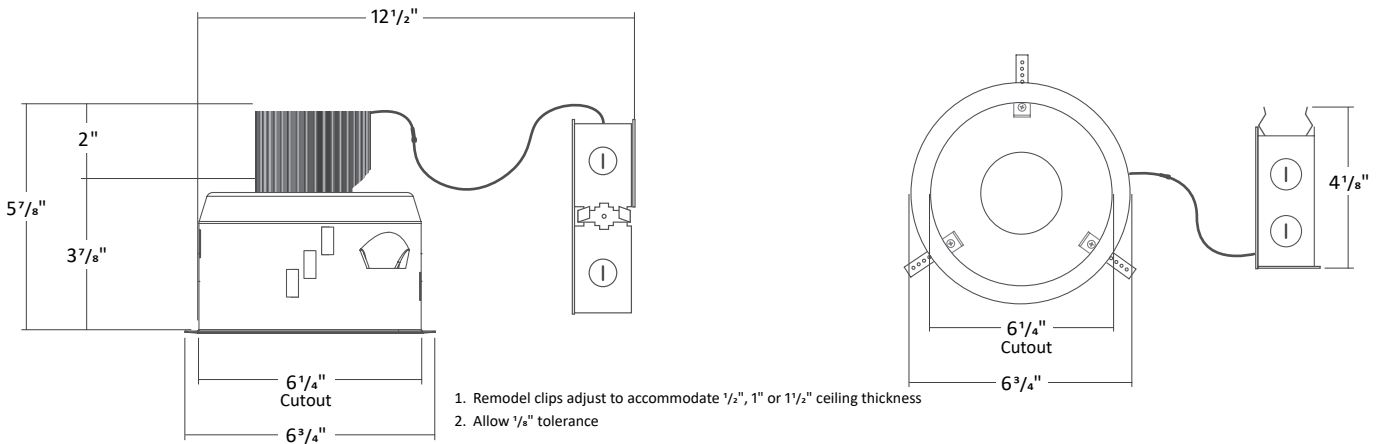

RVC6-AC ANATOMY

RVC4-AC DIMENSIONS 6W-20W

RVC4-AC DIMENSIONS 24W-56W

RVC6-AC-DW

VERSA COMMERCIAL 6" LED DOWNLIGHT DOUBLE SIDEKICK WALL WASH RETROFIT

FILTERS

Frosted Filter

Honey Comb