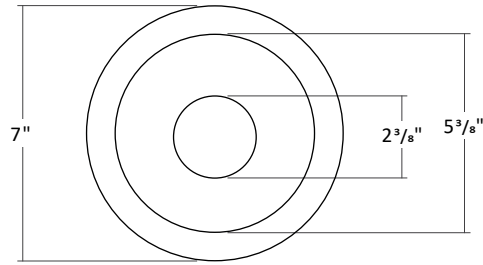

RVC6-AC-DW

VERSA COMMERCIAL 6" LED DOWNLIGHT DOUBLE SIDEKICK WALL WASH RETROFIT

FILTERS

REFLECTOR / TRIM DIMENSIONS

TRIM FINISH

*Consult Factory for Made to Order Finishes