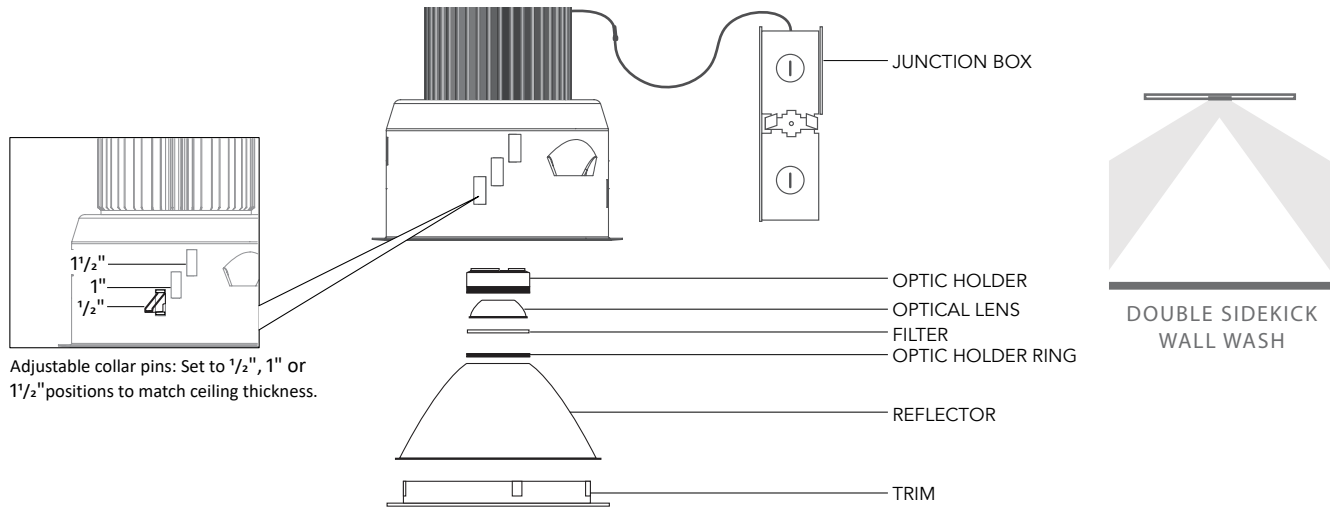

RVC6-AC ANATOMY

RVC4-AC DIMENSIONS 6W-20W

RVC4-AC DIMENSIONS 24W-56W

RVC6-AC-DW

VERSA COMMERCIAL 6" LED DOWNLIGHT DOUBLE SIDEKICK WALL WASH RETROFIT

FILTERS

Frosted Filter

Honey Comb