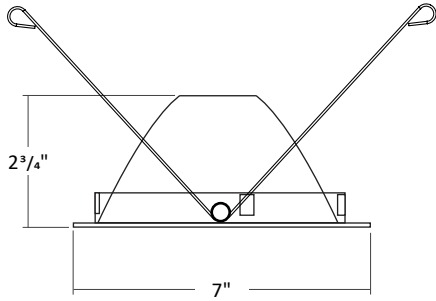

RVC6-AC-DW

VERSA COMMERCIAL 6" LED DOWNLIGHT DOUBLE SIDEKICK WALL WASH RETROFIT

FILTERS

REFLECTOR / TRIM DIMENSIONS

TRIM FINISH

*Consult Factory for Made to Order Finishes