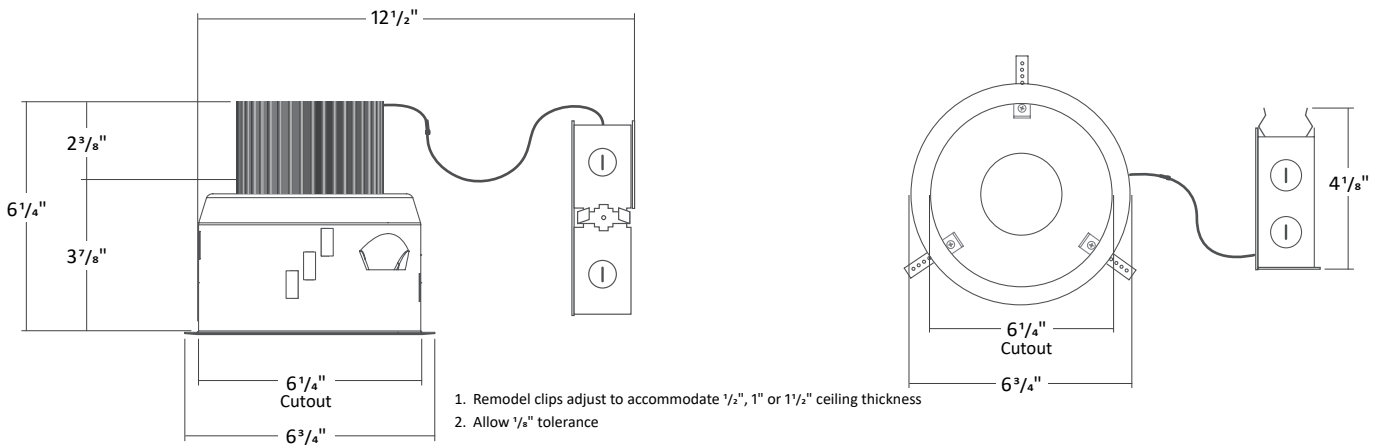

RVC6-AC ANATOMY

RVC4-AC DIMENSIONS 6W-20W

RVC4-AC DIMENSIONS 24W-56W

RVC6-AC-DW

VERSA COMMERCIAL 6" LED DOWNLIGHT DOUBLE SIDEKICK WALL WASH RETROFIT

FILTERS

Frosted Filter

Honey Comb