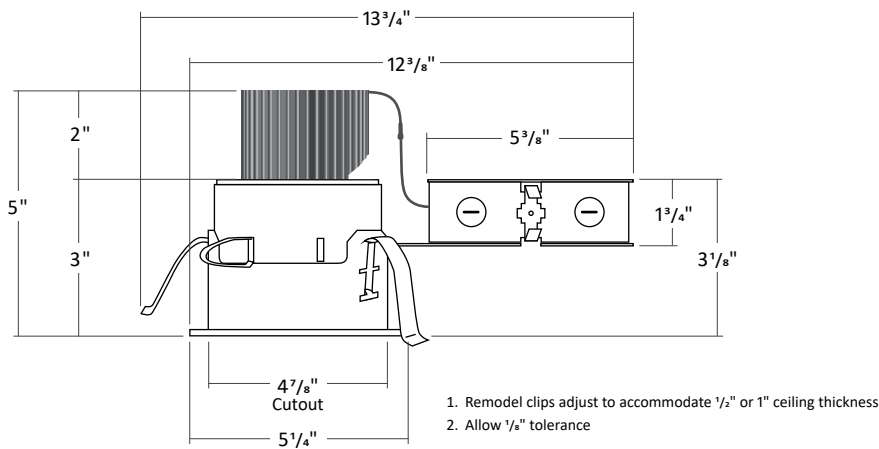

RVC4-FR-SW ANATOMY

RVC4-FR-SW DIMENSIONS 6W-20W

RVC4-FR-SW DIMENSIONS 24W-56W

RVC4-FR-SW

VERSA COMMERCIAL 4" LED COMMERCIAL DOWNLIGHT SINGLE SIDEKICK WALL WASH REMODEL

FILTERS

Frosted Filter

Honey Comb