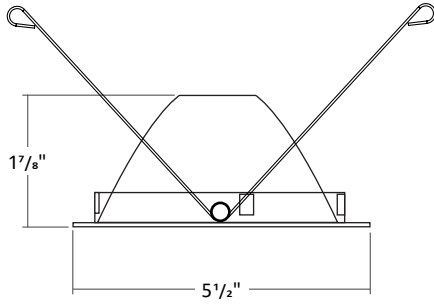

RVC4-FR-SW

VERSA COMMERCIAL 4" LED COMMERCIAL DOWNLIGHT SINGLE SIDEKICK WALL WASH REMODEL

FILTERS

REFLECTOR / TRIM DIMENSIONS

TRIM FINISH

*Consult Factory for Made to Order Finishes