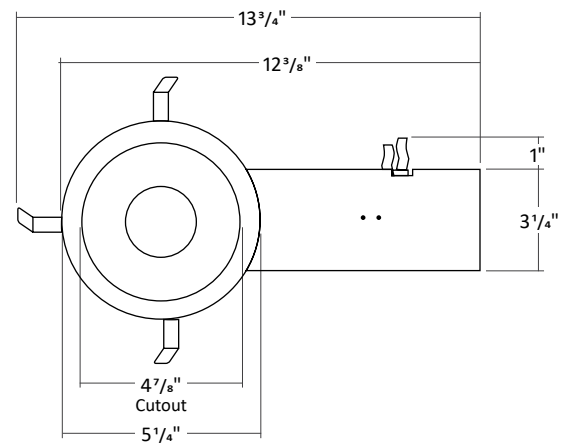

RVC4-FR-SW ANATOMY

RVC4-FR-SW DIMENSIONS 6W-20W

RVC4-FR-SW DIMENSIONS 24W-56W

RVC4-FR-SW

VERSA COMMERCIAL 4" LED COMMERCIAL DOWNLIGHT SINGLE SIDEKICK WALL WASH REMODEL

FILTERS

Frosted Filter

Honey Comb