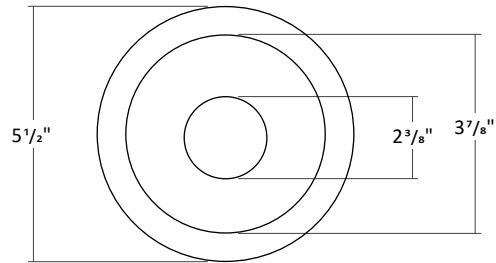

RVC4-FR-SW

VERSA COMMERCIAL 4" LED COMMERCIAL DOWNLIGHT SINGLE SIDEKICK WALL WASH REMODEL

FILTERS

REFLECTOR / TRIM DIMENSIONS

TRIM FINISH

*Consult Factory for Made to Order Finishes