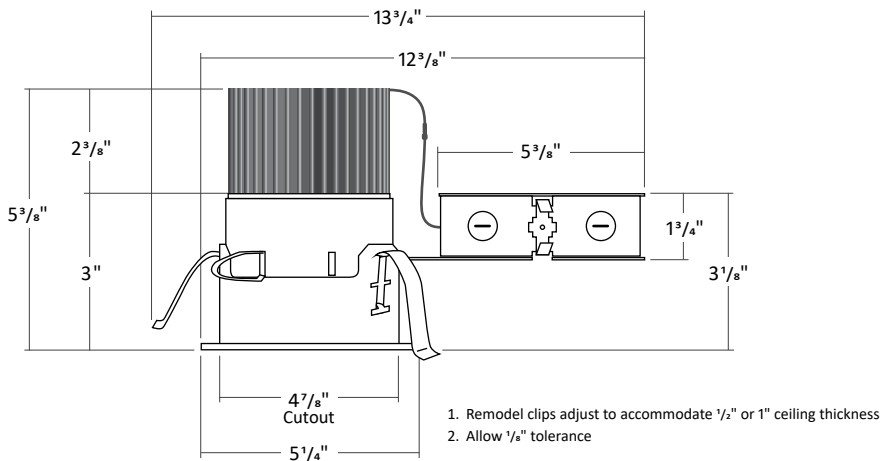

RVC4-FR-SW ANATOMY

RVC4-FR-SW DIMENSIONS 6W-20W

RVC4-FR-SW DIMENSIONS 24W-56W

RVC4-FR-SW

VERSA COMMERCIAL 4" LED COMMERCIAL DOWNLIGHT SINGLE SIDEKICK WALL WASH REMODEL

FILTERS

Frosted Filter

Honey Comb