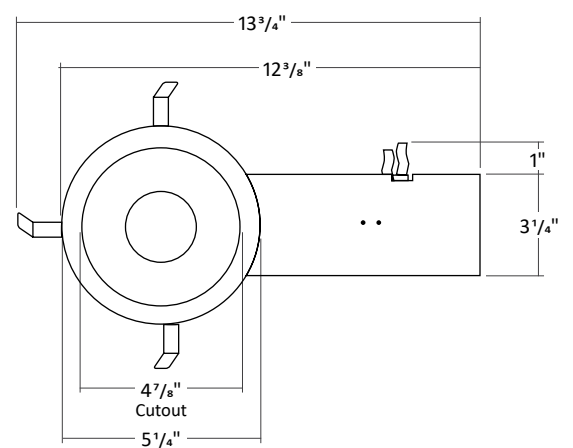

RVC4-FR-SW ANATOMY

RVC4-FR-SW DIMENSIONS 6W-20W

RVC4-FR-SW DIMENSIONS 24W-56W

RVC4-FR-SW

VERSA COMMERCIAL 4" LED COMMERCIAL DOWNLIGHT SINGLE SIDEKICK WALL WASH REMODEL

FILTERS

Frosted Filter

Honey Comb