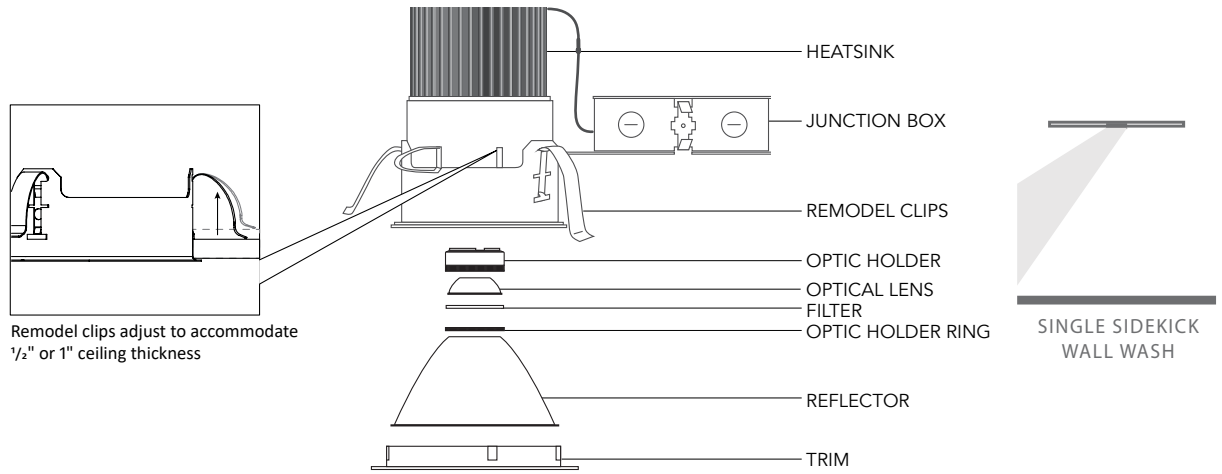

RVC4-FR-SW ANATOMY

RVC4-FR-SW DIMENSIONS 6W-20W

RVC4-FR-SW DIMENSIONS 24W-56W

RVC4-FR-SW

VERSA COMMERCIAL 4" LED COMMERCIAL DOWNLIGHT SINGLE SIDEKICK WALL WASH REMODEL

FILTERS

Frosted Filter

Honey Comb