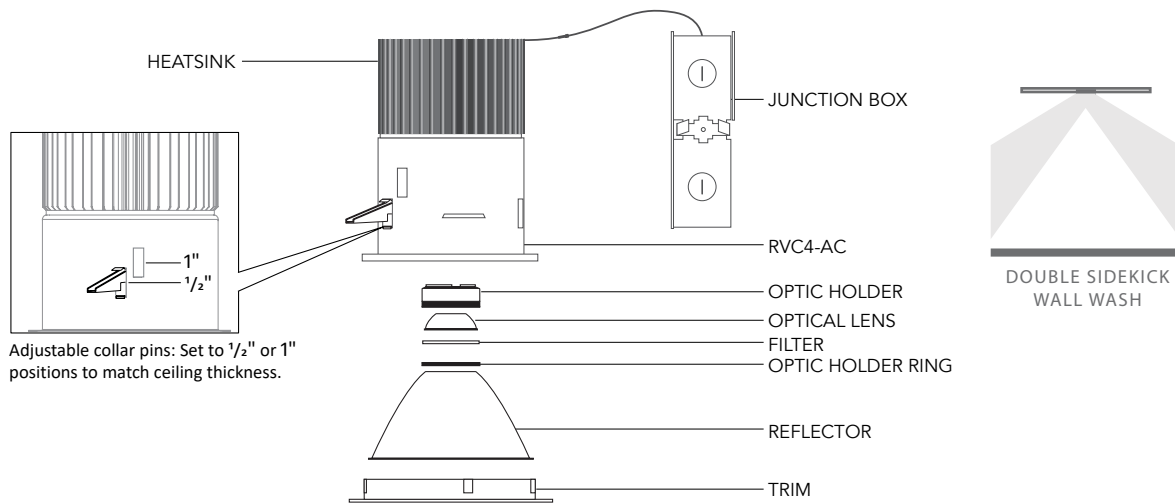

RVC4-AC-DW

VERSA COMMERCIAL 4" LED DOWNLIGHT DOUBLE SIDEKICK WALL WASH RETROFIT

RVC4-AC-DW ANATOMY