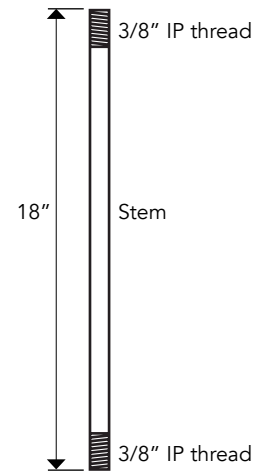

Notes
 1. 18" standard length, consult factory for other
 2. 5ft standard cable length
 3. Available in downlight only.
 4. EM available in external remote location.

RFL6-CY-8

VERSATRIM CYLINDER

DIMENSIONS

LED HEIGHT INSIDE CYLINDER

MOUNTING

CABLE HUNG DIMENSION

Cable Hung Canopy

STEM MOUNT DIMENSION

Stem Mount Canopy

3/64" Galvanized Cable Fuse Cut with Die Cast #1 Stop
Available in 24", 36", 50", 72", 100", 120", & 150" Lengths
7x7 Cable - MAX LOAD 270 lbs