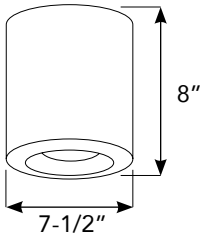

LABELS / COMPLIANCE

CSA classified
 CSA classified for damp locations

ORDERING INFO

SERIES	DIAMETER	SHAPE	LENGTH	WATT/LUMENS	COLOR TEMPERATURE	DIMMING	FINISH
RFL	6 - 6"	CY - Cylinder	8 - 8" MTO - Made to order	8L - 12W/ 800lm (120V) 11L - 17W/ 1100lm (120/277V)	30K - 3000K	Black - TRIAC/ELV (120V) 018 - 0-10V (800lm, 120-277V) 011 - 0-10V (1100lm, 120-277V)	BL - Black WH - White SL - Silver MTO - Made to order

Notes
 1. 18" standard length, consult factory for other
 2. 5ft standard cable length
 3. Available in downlight only.
 4. EM available in external remote location.

RFL6-CY-8

VERSATRIM CYLINDER

DIMENSIONS

LED HEIGHT INSIDE CYLINDER

MOUNTING

CABLE HUNG DIMENSION

Cable Hung Canopy

STEM MOUNT DIMENSION

Stem Mount Canopy

3/64" Galvanized Cable Fuse Cut with Die Cast #1 Stop
Available in 24", 36", 50", 72", 100", 120", & 150" Lengths
7x7 Cable - MAX LOAD 270 lbs