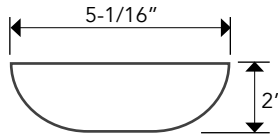

Notes
 1. 18" standard length, consult factory for other
 2. 5ft standard cable length
 3. Available in downlight only.
 4. EM available in external remote location.

RFL6-CY-8

VERSATRIM CYLINDER

DIMENSIONS

LED HEIGHT INSIDE CYLINDER

MOUNTING

CABLE HUNG DIMENSION

Cable Hung Canopy

STEM MOUNT DIMENSION

Stem Mount Canopy

3/64" Galvanized Cable Fuse Cut with Die Cast #1 Stop
Available in 24", 36", 50", 72", 100", 120", & 150" Lengths
7x7 Cable - MAX LOAD 270 lbs