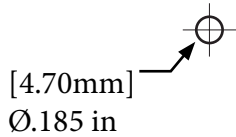

LED HEIGHT INSIDE CYLINDER

MOUNTING

CABLE HUNG DIMENSION

Cable Hung Canopy

STEM MOUNT DIMENSION

Stem Mount Canopy

3/64" Galvanized Cable Fuse Cut with Die Cast #1 Stop
Available in 24", 36", 50", 72", 100", 120", & 150" Lengths
7x7 Cable - MAX LOAD 270 lbs