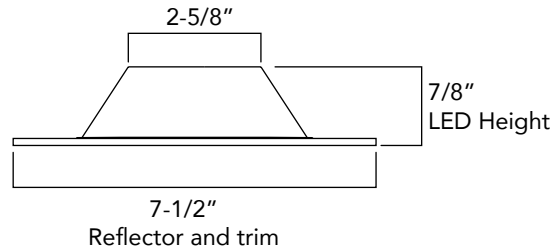

Notes
 1. 18" standard length, consult factory for other
 2. 5ft standard cable length
 3. Available in downlight only.
 4. EM available in external remote location.

RFL6-CY-8

VERSATRIM CYLINDER

DIMENSIONS

LED HEIGHT INSIDE CYLINDER

MOUNTING

CABLE HUNG DIMENSION

Cable Hung Canopy

STEM MOUNT DIMENSION

Stem Mount Canopy

3/64" Galvanized Cable Fuse Cut with Die Cast #1 Stop
Available in 24", 36", 50", 72", 100", 120", & 150" Lengths
7x7 Cable - MAX LOAD 270 lbs