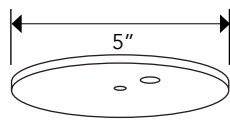

MOUNTING

CABLE HUNG DIMENSION

Cable Hung Canopy