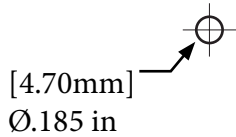

Notes
 1. 18" standard length, consult factory for other
 2. 5ft standard cable length
 3. Available in downlight only.
 4. EM available in external remote location.

RFL6-CY-12

VERSATRIM CYLINDER

DIMENSIONS

LED HEIGHT INSIDE CYLINDER

MOUNTING

CABLE HUNG DIMENSION

Cable Hung Canopy

STEM MOUNT DIMENSION

Stem Mount Canopy

3/64" Galvanized Cable Fuse Cut with Die Cast #1 Stop
Available in 24", 36", 50", 72", 100", 120", & 150" Lengths
7x7 Cable - MAX LOAD 270 lbs