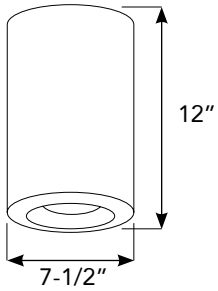

LABELS / COMPLIANCE

CSA classified
 CSA classified for damp locations

ORDERING INFO

SERIES	DIAMETER	SHAPE	LENGTH	WATT/LUMENS	COLOR TEMPERATURE	DIMMING	FINISH
RFL	6 - 6"	CY - Cylinder	12 - 12" MTO - Made to order	8L - 12W/ 800lm (120V) 11L - 17W/ 1100lm (120/277V)	30K - 3000K	Black - TRIAC/ELV (120V) 018 - 0-10V (800lm, 120-277V) 011 - 0-10V (1100lm, 120-277V)	BL - Black WH - White SL - Silver MTO - Made to order

Notes
 1. 18" standard length, consult factory for other
 2. 5ft standard cable length
 3. Available in downlight only.
 4. EM available in external remote location.

RFL6-CY-12

VERSATRIM CYLINDER

DIMENSIONS

LED HEIGHT INSIDE CYLINDER

MOUNTING

CABLE HUNG DIMENSION

Cable Hung Canopy

STEM MOUNT DIMENSION

Stem Mount Canopy

3/64" Galvanized Cable Fuse Cut with Die Cast #1 Stop
Available in 24", 36", 50", 72", 100", 120", & 150" Lengths
7x7 Cable - MAX LOAD 270 lbs