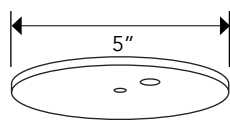

Notes
 1. 18" standard length, consult factory for other
 2. 5ft standard cable length
 3. Available in downlight only.
 4. EM available in external remote location.

RFL6-CY-12

VERSATRIM CYLINDER

DIMENSIONS

LED HEIGHT INSIDE CYLINDER

MOUNTING

CABLE HUNG DIMENSION

Cable Hung Canopy

STEM MOUNT DIMENSION

Stem Mount Canopy

3/64" Galvanized Cable Fuse Cut with Die Cast #1 Stop
Available in 24", 36", 50", 72", 100", 120", & 150" Lengths
7x7 Cable - MAX LOAD 270 lbs