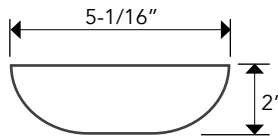

Notes
 1. 18" standard length, consult factory for other
 2. 5ft standard cable length
 3. Available in downlight only.
 4. EM available in external remote location.

RFL6-CY-12

VERSATRIM CYLINDER

DIMENSIONS

LED HEIGHT INSIDE CYLINDER

MOUNTING

CABLE HUNG DIMENSION

Cable Hung Canopy

STEM MOUNT DIMENSION

Stem Mount Canopy

3/64" Galvanized Cable Fuse Cut with Die Cast #1 Stop
Available in 24", 36", 50", 72", 100", 120", & 150" Lengths
7x7 Cable - MAX LOAD 270 lbs