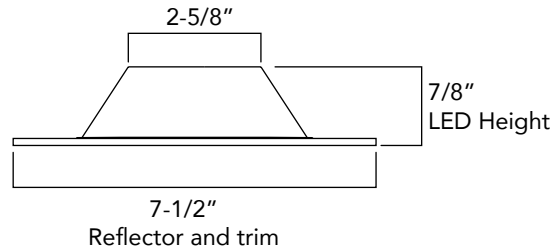

Notes
 1. 18" standard length, consult factory for other
 2. 5ft standard cable length
 3. Available in downlight only.
 4. EM available in external remote location.

RFL6-CY-12

VERSATRIM CYLINDER

DIMENSIONS

LED HEIGHT INSIDE CYLINDER

MOUNTING

CABLE HUNG DIMENSION

Cable Hung Canopy

STEM MOUNT DIMENSION

Stem Mount Canopy

3/64" Galvanized Cable Fuse Cut with Die Cast #1 Stop
Available in 24", 36", 50", 72", 100", 120", & 150" Lengths
7x7 Cable - MAX LOAD 270 lbs