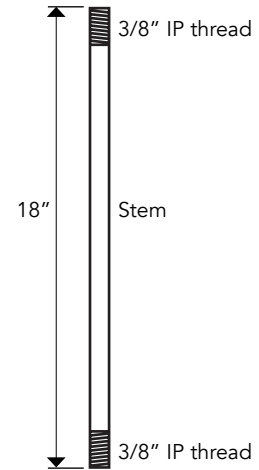

Notes
 1. 18" standard length, consult factory for other
 2. 5ft standard cable length
 3. Available in downlight only.
 4. EM available in external remote location.

RFL6-CY-12

VERSATRIM CYLINDER

DIMENSIONS

LED HEIGHT INSIDE CYLINDER

MOUNTING

CABLE HUNG DIMENSION

Cable Hung Canopy

STEM MOUNT DIMENSION

Stem Mount Canopy

3/64" Galvanized Cable Fuse Cut with Die Cast #1 Stop
Available in 24", 36", 50", 72", 100", 120", & 150" Lengths
7x7 Cable - MAX LOAD 270 lbs