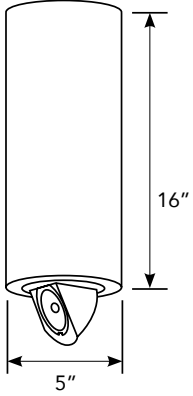

LABELS / COMPLIANCE

CSA Classified
 CSA Classified for damp locations.

ORDERING INFO

SERIES	DIAMETER	SHAPE	LENGTH	WATT/LUMENS	COLOR TEMPERATURE	CYLINDER FINISH	PULL DOWN FINISH
RFL	4E - 4" Pull Down	CY - Cylinder	16 - 16" MTO - Made to order	8L - 12W/ 830lm (120V)	27K - 2700K 30K - 3000K 35K - 3500K 40K - 4000K	BL - Black WH - White SL - Silver MTO - Made to order	BL - Black W - White SN - Satin Nickel BZ - Bronze

BEAM ANGLE	CONFIGURATION	MOUNTING	OPTION
18 - 18° 38 - 38°	DL - Down Light	PH ¹ - Pendant Hung SC ² - Single Cable DC - Double Cable TC - Triple Cable SM - Surface Mount WM - Wall Mount	018 - 0-10V Dimming (800lm)

Notes
 1. 18" Standard length, Consult factory
 2. 5' Standard cable length

RFL4E-CY-16

VERSATRIM PULL DOWN CYLINDER

DIMENSIONS

MOUNTING

CABLE HUNG DIMENSION

Cable Hung Canopy

STEM MOUNT DIMENSION