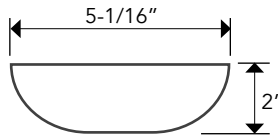

BEAM ANGLE	CONFIGURATION	MOUNTING	OPTION
18 - 18° 38 - 38°	DL - Down Light	PH ¹ - Pendant Hung SC ² - Single Cable DC - Double Cable TC - Triple Cable SM - Surface Mount WM - Wall Mount	018 - 0-10V Dimming (800lm)

Notes
 1. 18" Standard length, Consult factory
 2. 5' Standard cable length

RFL4E-CY-16

VERSATRIM PULL DOWN CYLINDER

DIMENSIONS

MOUNTING

CABLE HUNG DIMENSION

Cable Hung Canopy

STEM MOUNT DIMENSION