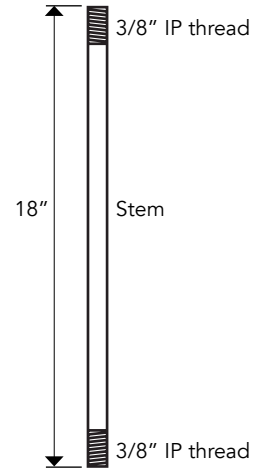

STEM MOUNT DIMENSION

3/64" Galvanized Cable Fuse Cut with Die Cast #1 Stop
Available in 24", 36", 50", 72", 100", 120", & 150" Lengths
7x7 Cable - MAX LOAD 270 lbs