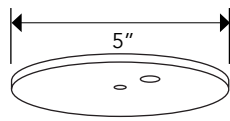

BEAM ANGLE	CONFIGURATION	MOUNTING	OPTION
18 - 18° 38 - 38°	DL - Down Light	PH ¹ - Pendant Hung SC ² - Single Cable DC - Double Cable TC - Triple Cable SM - Surface Mount WM - Wall Mount	018 - 0-10V Dimming (800lm)

Notes
 1. 18" Standard length, Consult factory
 2. 5' Standard cable length

RFL4E-CY-16

VERSATRIM PULL DOWN CYLINDER

DIMENSIONS

MOUNTING

CABLE HUNG DIMENSION

Cable Hung Canopy

STEM MOUNT DIMENSION