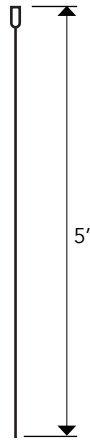

RFL4E-CY-16

VERSATRIM PULL DOWN CYLINDER

JOB INFORMATION

Type: _____
 Catalog No: _____
 Project Name: _____
 Comments: _____
 Prepared by: _____

RFL4E-CY-16

FEATURES

USE OF PRODUCT

The Architectural Cylinder Pull Down Series may be used in hospitality, commercial, retail, and residential applications. This product will reduce energy consumption, emits little heat, and reduces cooling loads for added costs savings. Approximately 75% in energy savings compared to incandescent light source.

HOUSING

Rugged aluminum housing.

ARCHITECTURAL CYLINDER FEATURES

Wattage: 12 Watts
 Lumens: 830 Lumens
 Voltage: 120V
 Color Temperature: 2700K, 3000K, 3500K, or 4000K
 R9 Value: 85
 Color Rendering Index: 93 CRI Typical
 LED Life: 50,000 hours
 LED type: Cree LED for maximum light output
 Versatility: Interchangeable optics available in 19° and 38°. 365° horizontal rotations; 65° vertical drop from nadir.
 Warranty: 5 Year Limited Warranty

LABELS / COMPLIANCE

CSA Classified
 CSA Classified for damp locations.

ORDERING INFO

SERIES	DIAMETER	SHAPE	LENGTH	WATT/LUMENS	COLOR TEMPERATURE	CYLINDER FINISH	PULL DOWN FINISH
RFL	4E - 4" Pull Down	CY - Cylinder	16 - 16" MTO - Made to order	8L - 12W/ 830lm (120V)	27K - 2700K 30K - 3000K 35K - 3500K 40K - 4000K	BL - Black WH - White SL - Silver MTO - Made to order	BL - Black W - White SN - Satin Nickel BZ - Bronze

Notes
 1. 18" Standard length, Consult factory
 2. 5' Standard cable length

RFL4E-CY-16

VERSATRIM PULL DOWN CYLINDER

DIMENSIONS

MOUNTING

CABLE HUNG DIMENSION

Cable Hung Canopy

STEM MOUNT DIMENSION