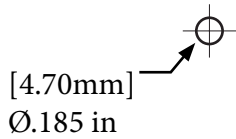

Notes
 1. 18" Standard length, Consult factory
 2. 5' Standard cable length

RFL4E-CY-16

VERSATRIM PULL DOWN CYLINDER

DIMENSIONS

MOUNTING

CABLE HUNG DIMENSION

Cable Hung Canopy

STEM MOUNT DIMENSION