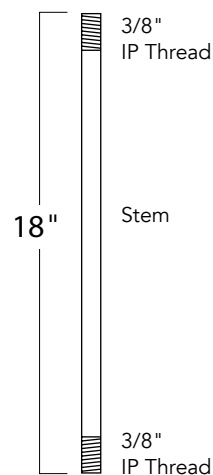

- Notes**
1. 18" standard length, consult factory for other options.
 2. 5' standard cable length.
 3. Available in down light only.
 4. EM not available.
 5. EM available in external remote location.

RFL4-CY-8

VERSATRIM CYLINDER PENDANT HUNG (4" DIAMETER, 8" LENGTH)

DIMENSIONS

MOUNTING

Cable Hung Dimension

Cable Hung Canopy

Stem Mount Dimension

Stem Mount Canopy