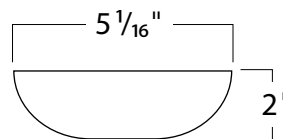

RFL4-CY-8

VERSATRIM CYLINDER PENDANT HUNG (4" DIAMETER, 8" LENGTH)

DIMENSIONS

MOUNTING

Cable Hung Dimension

Cable Hung Canopy

Stem Mount Dimension

Stem Mount Canopy