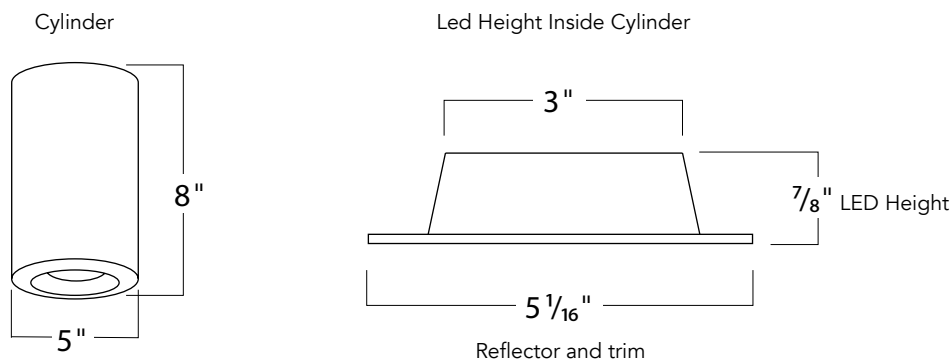

RFL4-CY-8

VERSATRIM CYLINDER PENDANT HUNG (4" DIAMETER, 8" LENGTH)

DIMENSIONS

MOUNTING

Stem Mount Dimension