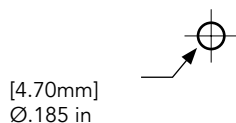

RFL4-CY-8

VERSATRIM CYLINDER PENDANT HUNG (4" DIAMETER, 8" LENGTH)

DIMENSIONS

MOUNTING

Cable Hung Dimension

Cable Hung Canopy

Stem Mount Dimension

Stem Mount Canopy