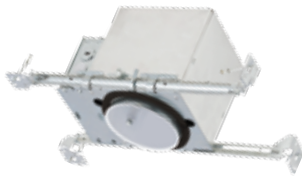

HOUSING

New Construction Housing
IC Rated Air Tight

3 INCH

RHL-3-ICAT

4 INCH

RHL-4-ICAT

New Construction Housing
Non-IC Rated Air Tight