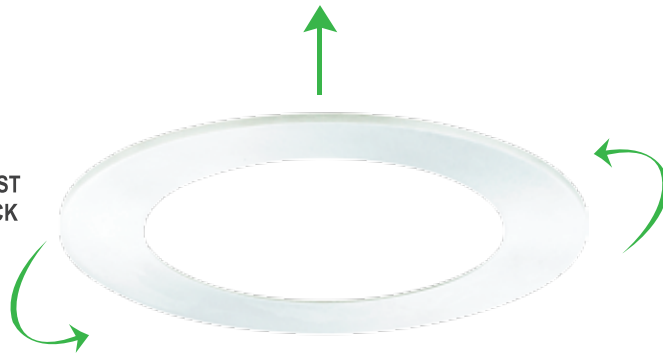

Insert
Baffle/Reflector
of choice into
LED Module

BAFFLES

REFLECTORS

TWIST
LOCK

Twist Lock Trim
of choice into
LED Module

TRIMS