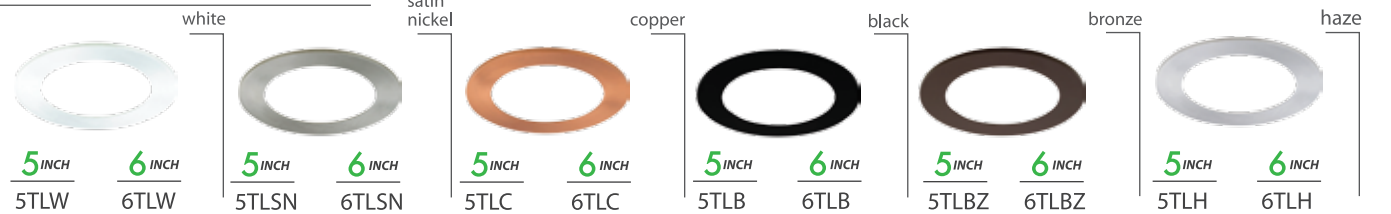

TRIMS

ORDERING INFO

MODULE

- RFL5-17W10L3K
- RFL6-17W10L3K

BAFFLE/REFLECTOR

- 5RLCH
- 6BLCH

TRIM

- 5TLW
- 6TLW