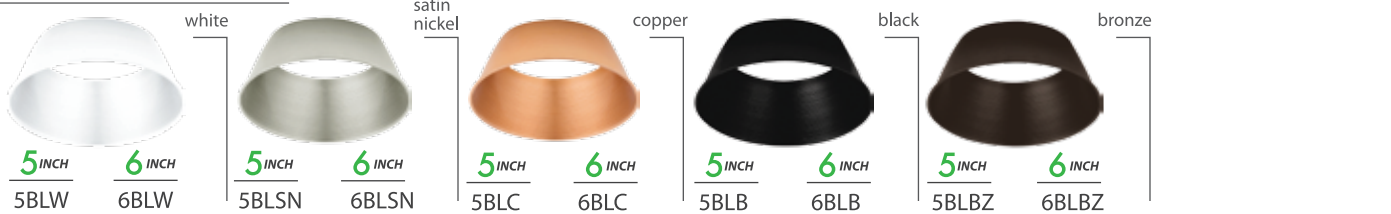

RHL-5R-ICAT

6 INCH

RHL-6R-ICAT

6 INCH LED EYEBALL Adjustable Retrofit

Rotatable

- RFL6A-12W7L3K

BAFFLES

REFLECTORS