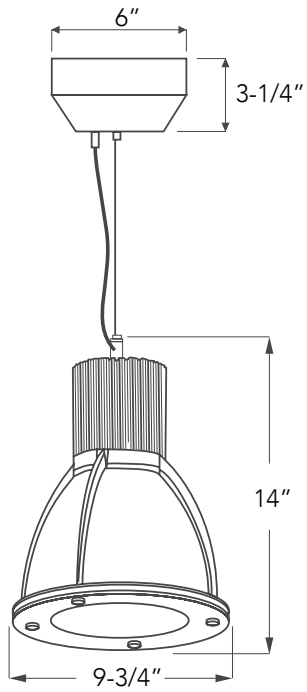

#### Notes

- Standard finish
- RAL number required
- Standard cable length 5ft.
- 18" Standard length, consult factory for other.
- Standard lens

## DIMENSIONS