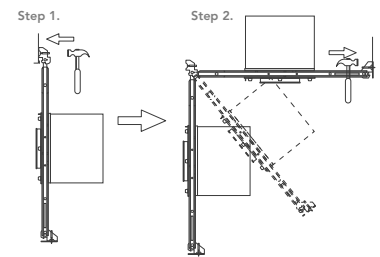

Construction

- Fire rated up to 2 hours and double walled
- Use in insulated ceiling and non-insulated ceilings.
- Quick connect provided
- Airtight (Per ASTM-E283)
- 13-5/8" to 25" bar hangers with captive nails and alignment foot
- Housing adjusts from 1-1/2" to accommodate various ceiling thickness
- UL listed for damp location
- UL listed for wet locations

Plaster Frame

Galvanized steel construction. The housing can be removed from plaster frame to provide access to the junction box.

Housing

Die formed 22 gauge galvanized steel construction. Housing interior is comprised of a flexible non-combustible insulation.

Junction Box

- Listed for through branch circuit wiring.
- Contains one 1-1/8", one 1/2", three 7/8" knockouts. and four Romex pryouts with strain relief.

Bar Hanger

- Pre-installed real nail easily installs in regular lumber, engineered lumber.
- Bar hangers are adjustable from 13-5/8" to 25" and can be repositioned 90° on plaster frame.
- Swivel bar hanger which is bendable at 90° angle will help to install more easily.

Labels/compliance

- cULus Listed for damp location
- cULus Listed for wet location
- cULus Listed for feed through
- Certified under ASTM-E283 for air tight construction

INSTALLATION BY SWIVEL BAR HANGER