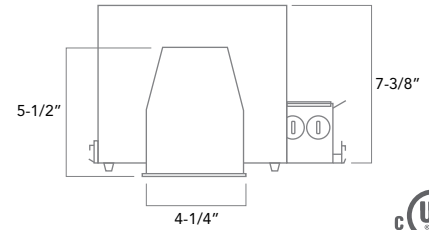

RHL4F-ICAT

4" IC FIRE RATED AIR TIGHT
NEW CONSTRUCTION LED HOUSING

PROJECT: _____

MODEL #: _____

LOCATION: _____

CONTACT: _____

DIMENSIONS

Use of Product

Construction

- Fire rated up to 2 hours and double walled
- Use in insulated ceiling and non-insulated ceilings.
- Quick connect provided
- Airtight (Per ASTM-E283)
- 13-5/8" to 25" bar hangers with captive nails and alignment foot
- Housing adjusts from 1-1/2" to accommodate various ceiling thickness
- UL listed for damp location
- UL listed for wet locations