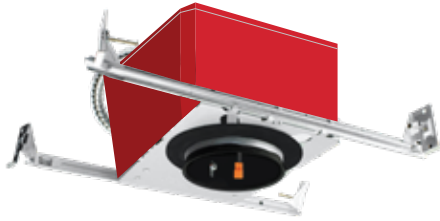

RHL4F-ICAT

4" IC FIRE RATED AIR TIGHT
NEW CONSTRUCTION LED HOUSING

PROJECT: _____

MODEL #: _____

LOCATION: _____

CONTACT: _____

DIMENSIONS

Use of Product

The RHL4F-ICAT is the ideal product for general purpose recessed LED housing with the added protection of UL fire rated for residential, commercial, hospitality, health care, restaurant and retail applications. UL fire rated up to 2 hours with double wall fixture incorporates a non-combustible fiber insulation to prevent flames, toxic gases and ignition gases. This product is compatible with the Versatrim RFL4 Series in round or square in various baffle, reflector, and trim ring color selections to achieve a particular look.

Construction

- Fire rated up to 2 hours and double walled
- Use in insulated ceiling and non-insulated ceilings.
- Quick connect provided
- Airtight (Per ASTM-E283)
- 13-5/8" to 25" bar hangers with captive nails and alignment foot
- Housing adjusts from 1-1/2" to accommodate various ceiling thickness
- UL listed for damp location
- UL listed for wet locations

Plaster Frame

Galvanized steel construction. The housing can be removed from plaster frame to provide access to the junction box.

Housing

Die formed 22 gauge galvanized steel construction. Housing interior is comprised of a flexible non-combustible insulation.