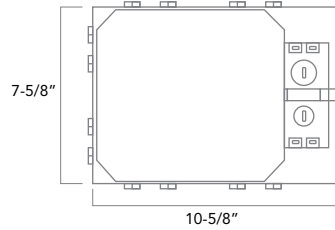

RHL4F-ICAT

4" IC FIRE RATED AIR TIGHT
NEW CONSTRUCTION LED HOUSING

PROJECT: _____

MODEL #: _____

LOCATION: _____

CONTACT: _____

DIMENSIONS

Use of Product