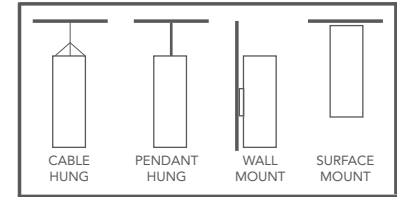

MOUNTING FEATURES

USE OF PRODUCT

The Architectural Square Luminaire Pull Down Series may be used in hospitality, commercial, retail, and residential applications. This product will reduce energy consumption, emits little heat, and reduces cooling loads for added costs savings. Approximately 75% in energy savings compared to incandescent light source.

HOUSING

Rugged aluminum housing.

ARCHITECTURAL SQUARE LUMINAIRE FEATURES

- Wattage: 12 Watts
- Lumens: 830 Lumens
- Voltage: 120V
- Color Temperature: 2700K, 3000K, 3500K, or 4000K
- R9 Value: 85
- Color Rendering Index: 93 CRI Typical
- LED Life: 50,000 hours
- LED type: Cree LED for maximum light output
- Versatility: Interchangeable optics available in 19° and 38°. 365° horizontal rotations; 65° vertical drop from nadir.
- Warranty: 5 Year Limited Warranty

LED Driver

Durable 120 Volt dimmable driver provides high power factor with optimum thermal management to prevent damage caused by high temperature.

Dimming

The Architectural Square Luminaire Pull Down Series is dimmable to 15% with standard 120 Volt electronic low voltage dimmers, various incandescent/magnetic low voltage dimmers, or to 5% with select dimmers.

Mounting

The Architectural Square Luminaire Pull Down Series may be cable hung, stem mount, surface mount or wall mounted.

Module Mechanics

- The Architectural Square Luminaire Pull Down Series provides 359° horizontal rotation within module and 65° vertical drop from nadir.
- Carefully designed heat sink keeps junction temperatures below unsuitable levels by keeping heat away from the LEDs.
- Diffused lens allows for even light output, glare control, and conceals LED from view.

Labels / Compliance

CSA Classified
CSA Classified for damp locations.

ORDERING INFO

RFL	4E	SL				

Series	Diameter	Shape	Length	Watts/Lumens	Color Temp.	Luminaire Finish
RFL	4E - 5-1/8"	SL - Square Luminaire	12 - 12" MTO - Made to order	8L - 12Watts/830 Lumens (120V)	27 - 2700K 30 - 3000K 35 - 3500K 40 - 4000K	BL - Black W - White SL - Silver MTO - Made to order

				1 18" standard length, consult factory for other 2 5ft standard cable length

Pull Down Finish	Beam Angle	Configuration	Mounting
W - White BL - Black SN - Satin Nickel BZ - Bronze	19 - 19° 38 - 38°	DL - Down Light	PH¹ - Pendant Hung SC² - Single Cable TC - Triple Cable QC - Quadeuple Cable SM - Surface Mount WM - Wall Mount