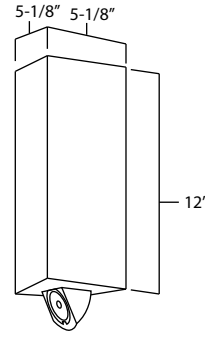

PROJECT: _____

MODEL #: _____

LOCATION: _____

CONTACT: _____