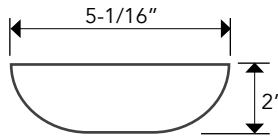

BEAM ANGLE	CONFIGURATION	MOUNTING	OPTION
18 - 18° 38 - 38°	DL - Down Light	PH ¹ - Pendant Hung SC ² - Single Cable DC - Double Cable TC - Triple Cable SM - Surface Mount WM - Wall Mount	018 - 0-10V Dimming (800lm)

Notes
 1. 18" Standard length, Consult factory
 2. 5' Standard cable length

RFL4E-CY-12

VERSATRIM PULL DOWN CYLINDER

DIMENSIONS

MOUNTING

CABLE HUNG DIMENSION

Cable Hung Canopy

STEM MOUNT DIMENSION