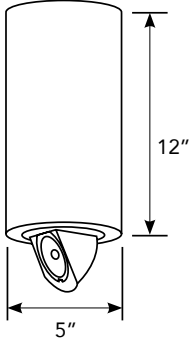

LABELS / COMPLIANCE

CSA Classified
 CSA Classified for damp locations.

ORDERING INFO

SERIES	DIAMETER	SHAPE	LENGTH	WATT/LUMENS	COLOR TEMPERATURE	CYLINDER FINISH	PULL DOWN FINISH
RFL	4E - 4" Pull Down	CY - Cylinder	12 - 12" MTO - Made to order	8L - 12W/ 830lm (120V)	27K - 2700K 30K - 3000K 35K - 3500K 40K - 4000K	BL - Black WH - White SL - Silver MTO - Made to order	BL - Black W - White SN - Satin Nickel BZ - Bronze

BEAM ANGLE	CONFIGURATION	MOUNTING	OPTION
18 - 18° 38 - 38°	DL - Down Light	PH ¹ - Pendant Hung SC ² - Single Cable DC - Double Cable TC - Triple Cable SM - Surface Mount WM - Wall Mount	018 - 0-10V Dimming (800lm)

Notes
 1. 18" Standard length, Consult factory
 2. 5' Standard cable length

RFL4E-CY-12

VERSATRIM PULL DOWN CYLINDER

DIMENSIONS

MOUNTING

CABLE HUNG DIMENSION

Cable Hung Canopy

STEM MOUNT DIMENSION