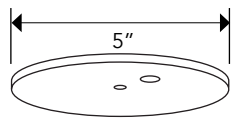

BEAM ANGLE	CONFIGURATION	MOUNTING	OPTION
18 - 18° 38 - 38°	DL - Down Light	PH ¹ - Pendant Hung SC ² - Single Cable DC - Double Cable TC - Triple Cable SM - Surface Mount WM - Wall Mount	018 - 0-10V Dimming (800lm)

Notes
 1. 18" Standard length, Consult factory
 2. 5' Standard cable length

RFL4E-CY-12

VERSATRIM PULL DOWN CYLINDER

DIMENSIONS

MOUNTING

CABLE HUNG DIMENSION

Cable Hung Canopy

STEM MOUNT DIMENSION