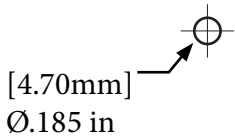

Notes
 1. 18" Standard length, Consult factory
 2. 5' Standard cable length

RFL4E-CY-12

VERSATRIM PULL DOWN CYLINDER

DIMENSIONS

MOUNTING

CABLE HUNG DIMENSION

Cable Hung Canopy

STEM MOUNT DIMENSION