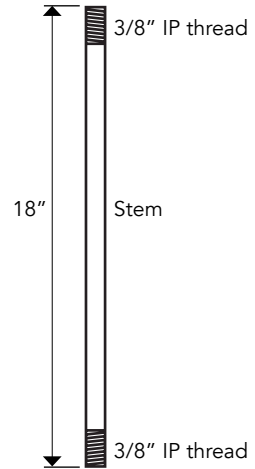

STEM MOUNT DIMENSION

3/64" Galvanized Cable Fuse Cut with Die Cast #1 Stop
Available in 24", 36", 50", 72", 100", 120", & 150" Lengths
7x7 Cable - MAX LOAD 270 lbs