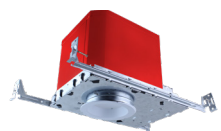

- Hi-Lume 1% 2-wire, 120V
- eldoLED Eco 1% Dim (0-10V), 120-277V
- eldoLED Solo 0.1% Dim (0-10V), 120-277V
- eldoLED Solo 0.1% Dim (DALI), 120-277V

New Construction

New Construction Shallow

Remodel

0-10V Dedicated Housing