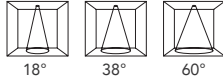

Optical Distribution

RFL4A Series

Insert reflector into module

Twist lock trim of choice into LED module

PULL DOWN

LED DOWNLIGHT

Lumens
830 lm

Aperture
4"