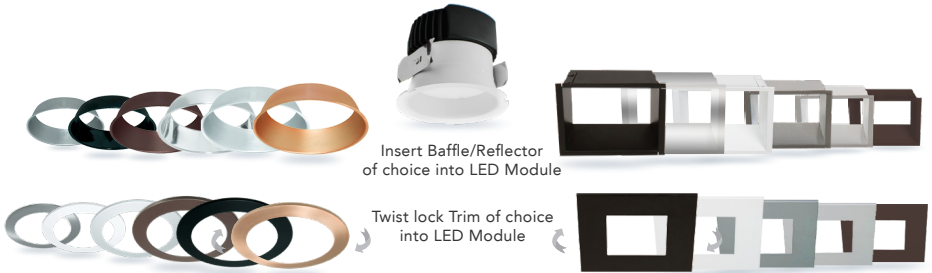

3" | 4" | 6"

VERSATRIM LED DOWNLIGHT

RFL Series

Lumens
3": 800 lm
4"/6": 800 lm, 1100 lm

Aperture
3", 4", 6"

Color Temperature
2700K, 3000K, 3500K, 4000K

Voltage
120V standard (Triac/ELV);
120-277V (0-10V dimming)