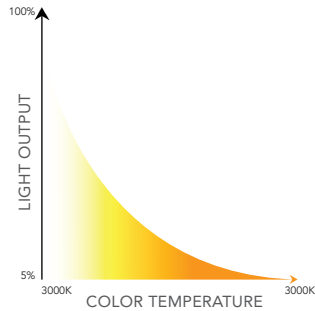

DIMMING CURVE