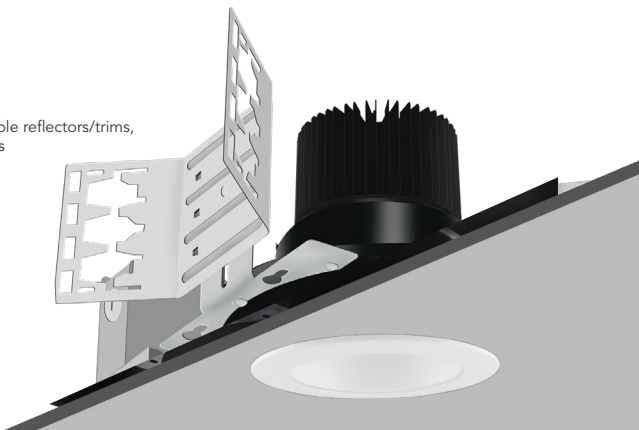

VERSA COMMERCIAL

LED DOWNLIGHT

Versa Commercial LED Downlight is the ideal product for energy efficient lighting in Non-IC New Construction, Remodel and Retrofit commercial applications. Available with interchangeable reflectors and trims, with an assortment of color temperatures, lenses, filters, and dimmable driver selections.

Aperture Size:
4" & 6"

Lumen Range:
1025-4000 Lm

Color Temperatures:
2700K, 3000K, 3500K, 4000K

CRI and R9:
93+ CRI, 60+ R9

Optical Lens:
18°, 30°, 50°, 80°

Filter Accessories:
Solite, frosted, or honey comb

LED Life:
50,000 Hours

LED Type:
Cree LED

Versatility:
Interchangeable reflectors/trims,
optics & filters