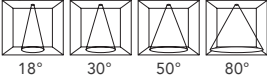

Optical Distribution