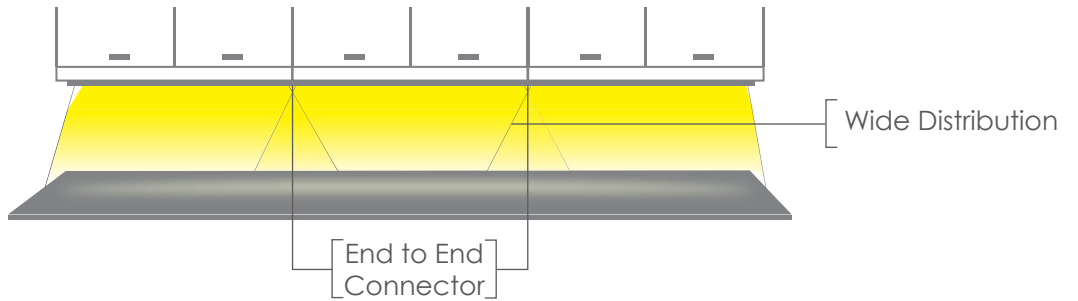

Wire connections through rear access door.

or

Wire connections through knockout hole

KEY FEATURES

Rayon Lighting RULA Series

Other LED

No Visual Pixelation

Continuous Row