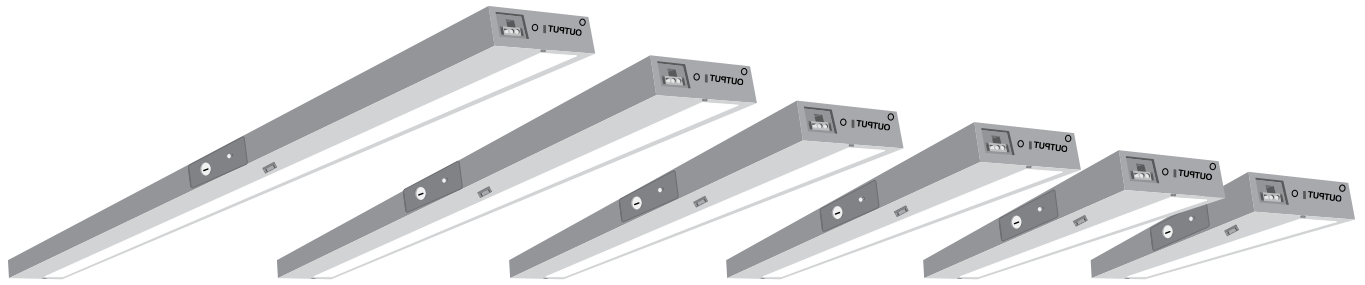

All-In-One

CCT SHIFT

LED UNDERCABINET

- | | | | | | |
|-----|-----|-----|-----|-----|-----|
| 11" | 14" | 22" | 29" | 36" | 48" |
|-----|-----|-----|-----|-----|-----|

RULB LED Undercabinet CCT Shift

Rayon Lighting's All-in-One LED Undercabinet Color Temperature Shift allows for easy control between 2700K, 3000K or 3500K color temperature with a simple switch. This product may be used in hospitality, health care, commercial, retail, and residential applications. The RULB series will reduce energy consumption, emits little heat, and reduces cooling loads for added cost savings.

Energy Efficient
Reduced Cost
Long Life

CCT SHIFT

LED UNDERCABINET

All-In-One
2700K - 3000K - 3500K

11", 14", 22", 29", 36", 48"
White or Black

TITLE24
Compliant

PRODUCT
APPLICATIONS

SERIES	WATT	LUMENS	VOLTAGE	CRI	COLOR TEMP. SHIFT	FINISH
RULB 11"	6W	270	120V	90+	2700K-3000K-3500K	White/Black
RULB 14"	9W	386	120V	90+	2700K-3000K-3500K	White/Black
RULB 22"	11W	548	120V	90+	2700K-3000K-3500K	White/Black
RULB 29"	13W	741	120V	90+	2700K-3000K-3500K	White/Black
RULB 36"	16W	1130	120V	90+	2700K-3000K-3500K	White/Black
RULB 48"	18W	1430	120V	90+	2700K-3000K-3500K	White/Black

RULB SERIES KEY FEATURES

- Voltage: 120V
- Color Temperature Shift: 2700K,3000K,3500K
- Color Rendering Index: 90+ CRI
- LED Life: 50,000 hours
- LED Type: Cree LED for maximum light output
- Warranty: 5 Year Limited Warranty
- Finish: White or Bronze
- No LED pixelation or glare
- Dimmable TRIAC/ELV
- Wide light distribution allows for continuous illumination when linked end to end

Wire connections through rear access door.

or

Wire connections through knockout hole

KEY FEATURES

Rayon Lighting RULA Series

Other LED

No Visual Pixelation

Continuous Row