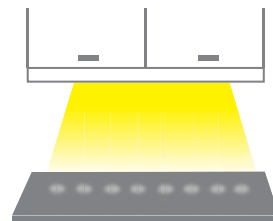

ORDERING INFORMATION

RULB				
Series	Size	Finish	Color Temp	Options
RULB	11-11" Length (6watts) 14-14" Length (9watts) 22-22" Length (11watts) 29-29" Length (13watts) 36-36" Length (16watts) 48-48" Length (19watts)	W - White B - Black	CCT	RULB-LC24-W - White linkable connector with 24" lead wire RULB-LC24-BL - Black linkable connector with 24" lead wire RULB-LC12-W - White linkable connector with 12" lead wire RULB-LC12-BL - Black linkable connector with 12" lead wire RULB-LC3-W - White linkable connector 3" lead wire RULB-LC3-BL - Black linkable connector 3" lead wire RULB-LC2-W - White linkable connector 2" lead wire RULB-LC2-BL - Black linkable connector 2" lead wire RULB-LC1-W - White linkable connector 1" lead wire RULB-LC1-BL - Black linkable connector 1" lead wire RULB-PC120-W - White power cord RULB-PC120-BL - Black power cord RULB-JB-W - White J-Box RULB-JB-BL - Black J-Box

Wire connections through rear access door.

or

Wire connections through knockout hole

KEY FEATURES

Rayon Lighting RULA Series

Other LED

No Visual Pixelation

Continuous Row