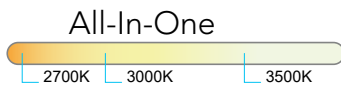

All-In-One

CCT SHIFT

LED UNDERCABINET

- | | | | | | |
|-----|-----|-----|-----|-----|-----|
| 11" | 14" | 22" | 29" | 36" | 48" |
|-----|-----|-----|-----|-----|-----|

RULB LED Undercabinet CCT Shift

Rayon Lighting's All-in-One LED Undercabinet Color Temperature Shift allows for easy control between 2700K, 3000K or 3500K color temperature with a simple switch. This product may be used in hospitality, health care, commercial, retail, and residential applications. The RULB series will reduce energy consumption, emits little heat, and reduces cooling loads for added cost savings.

Energy Efficient
Reduced Cost
Long Life

CCT SHIFT

LED UNDERCABINET

All-In-One
2700K - 3000K - 3500K

11", 14", 22", 29", 36", 48"
White or Black

TITLE24
Compliant

PRODUCT
APPLICATIONS

SERIES	WATT	LUMENS	VOLTAGE	CRI	COLOR TEMP. SHIFT	FINISH
RULB 11"	6W	270	120V	90+	2700K-3000K-3500K	White/Black
RULB 14"	9W	386	120V	90+	2700K-3000K-3500K	White/Black
RULB 22"	11W	548	120V	90+	2700K-3000K-3500K	White/Black
RULB 29"	13W	741	120V	90+	2700K-3000K-3500K	White/Black
RULB 36"	16W	1130	120V	90+	2700K-3000K-3500K	White/Black
RULB 48"	18W	1430	120V	90+	2700K-3000K-3500K	White/Black

RULB SERIES KEY FEATURES

- Voltage: 120V
- Color Temperature Shift: 2700K,3000K,3500K
- Color Rendering Index: 90+ CRI
- LED Life: 50,000 hours
- LED Type: Cree LED for maximum light output
- Warranty: 5 Year Limited Warranty
- Finish: White or Bronze
- No LED pixelation or glare
- Dimmable TRIAC/ELV
- Wide light distribution allows for continuous illumination when linked end to end