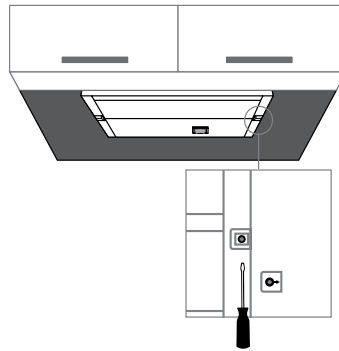

2. Installation is as follows place fixture in desired position and drive mounting screws securely.