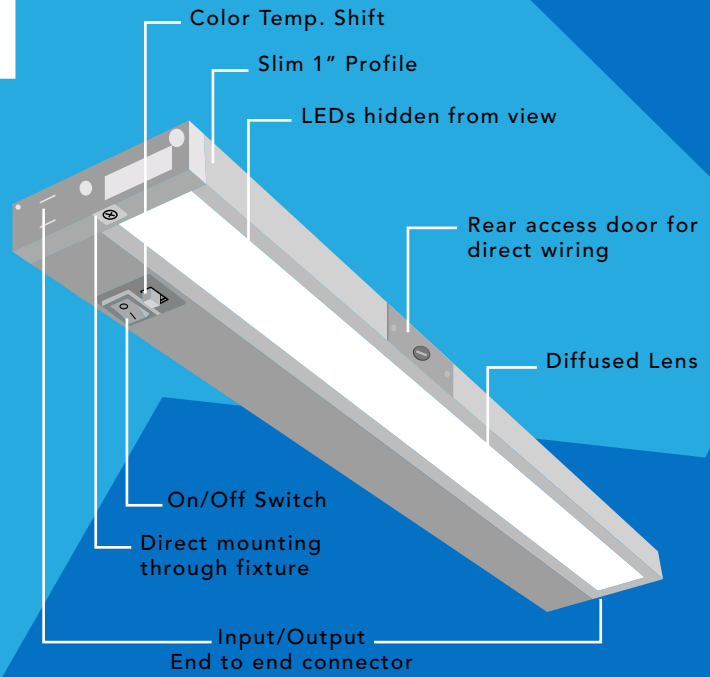

All-In-One

CCT SHIFT

LED UNDERCABINET

- | | | | | | |
|-----|-----|-----|-----|-----|-----|
| 11" | 14" | 22" | 29" | 36" | 48" |
|-----|-----|-----|-----|-----|-----|

RULB LED Undercabinet CCT Shift

Rayon Lighting's All-in-One LED Undercabinet Color Temperature Shift allows for easy control between 2700K, 3000K or 3500K color temperature with a simple switch. This product may be used in hospitality, health care, commercial, retail, and residential applications. The RULB series will reduce energy consumption, emits little heat, and reduces cooling loads for added cost savings.

Energy Efficient
Reduced Cost
Long Life

CCT SHIFT

LED UNDERCABINET

All-In-One
2700K - 3000K - 3500K

11", 14", 22", 29", 36", 48"
White or Black

TITLE24
Compliant

PRODUCT
APPLICATIONS

SERIES	WATT	LUMENS	VOLTAGE	CRI	COLOR TEMP. SHIFT	FINISH
RULB 11"	6W	270	120V	90+	2700K-3000K-3500K	White/Black
RULB 14"	9W	386	120V	90+	2700K-3000K-3500K	White/Black
RULB 22"	11W	548	120V	90+	2700K-3000K-3500K	White/Black
RULB 29"	13W	741	120V	90+	2700K-3000K-3500K	White/Black
RULB 36"	16W	1130	120V	90+	2700K-3000K-3500K	White/Black
RULB 48"	18W	1430	120V	90+	2700K-3000K-3500K	White/Black

RULB SERIES KEY FEATURES

- Voltage: 120V
- Color Temperature Shift: 2700K,3000K,3500K
- Color Rendering Index: 90+ CRI
- LED Life: 50,000 hours
- LED Type: Cree LED for maximum light output
- Warranty: 5 Year Limited Warranty
- Finish: White or Bronze
- No LED pixelation or glare
- Dimmable TRIAC/ELV
- Wide light distribution allows for continuous illumination when linked end to end

Wire connections through rear access door.

or

Wire connections through knockout hole

KEY FEATURES

Rayon Lighting RULA Series

Other LED

No Visual Pixelation

Continuous Row