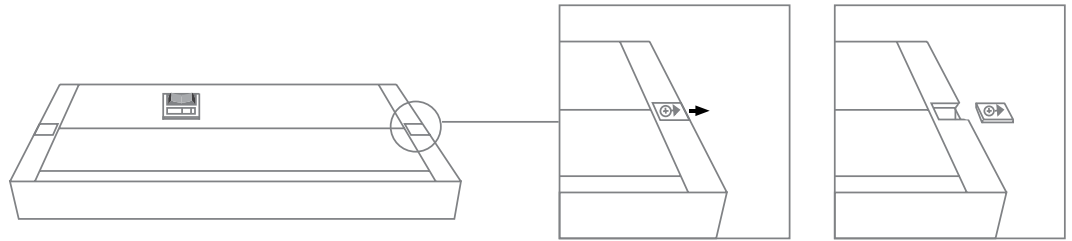

Quick and Easy Undercabinet Mount

1. Removed Captive screw cover