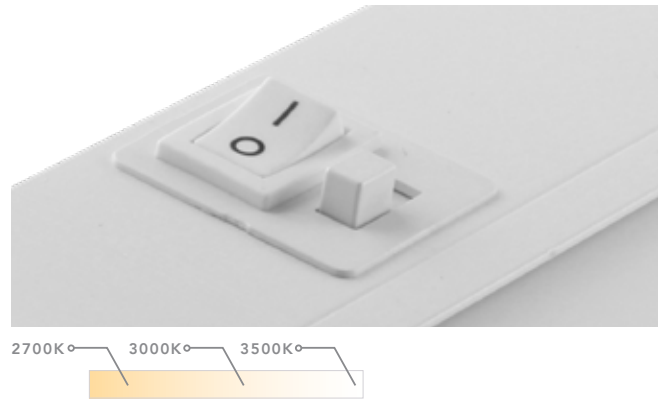

COLOR TEMPERATURE SHIFT

BASIC ACCESSORIES INCLUDED

- Plastic washer
- Captive screws
- End to end connector
- On/Off locker switch
- 3/8" Diecast Outlet
- Wire connector

OPTIONAL ACCESSORIES

- Power cord
- Linkable connector with wire (Available in 5 different lengths)
- Junction Box

ORDERING INFORMATION

RULB				
Series	Size	Finish	Color Temp	Options
RULB	11-11" Length (6watts) 14-14" Length (9watts) 22-22" Length (11watts) 29-29" Length (13watts) 36-36" Length (16watts) 48-48" Length (19watts)	W - White B - Black	CCT	RULB-LC24-W - White linkable connector with 24" lead wire RULB-LC24-BL - Black linkable connector with 24" lead wire RULB-LC12-W - White linkable connector with 12" lead wire RULB-LC12-BL - Black linkable connector with 12" lead wire RULB-LC3-W - White linkable connector 3" lead wire RULB-LC3-BL - Black linkable connector 3" lead wire RULB-LC2-W - White linkable connector 2" lead wire RULB-LC2-BL - Black linkable connector 2" lead wire RULB-LC1-W - White linkable connector 1" lead wire RULB-LC1-BL - Black linkable connector 1" lead wire RULB-PC120-W - White power cord RULB-PC120-BL - Black power cord RULB-JB-W - White J-Box RULB-JB-BL - Black J-Box