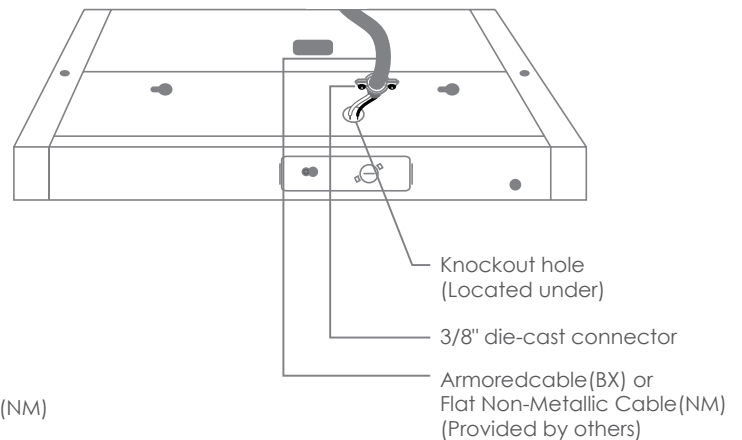

ORDERING INFORMATION

RULB				
Series	Size	Finish	Color Temp	Options
RULB	11-11" Length (6watts) 14-14" Length (9watts) 22-22" Length (11watts) 29-29" Length (13watts) 36-36" Length (16watts) 48-48" Length (19watts)	W - White B - Black	CCT	RULB-LC24-W - White linkable connector with 24" lead wire RULB-LC24-BL - Black linkable connector with 24" lead wire RULB-LC12-W - White linkable connector with 12" lead wire RULB-LC12-BL - Black linkable connector with 12" lead wire RULB-LC3-W - White linkable connector 3" lead wire RULB-LC3-BL - Black linkable connector 3" lead wire RULB-LC2-W - White linkable connector 2" lead wire RULB-LC2-BL - Black linkable connector 2" lead wire RULB-LC1-W - White linkable connector 1" lead wire RULB-LC1-BL - Black linkable connector 1" lead wire RULB-PC120-W - White power cord RULB-PC120-BL - Black power cord RULB-JB-W - White J-Box RULB-JB-BL - Black J-Box

Quick and Easy Undercabinet Mount

1. Removed Captive screw cover

2. Installation is as follows place fixture in desired position and drive mounting screws securely.

3. Insert Captive screw cover

Optional Direct Connection

Wire connections through rear access door.

or

Wire connections through knockout hole

KEY FEATURES

Rayon Lighting RULA Series

Other LED

No Visual Pixelation

Continuous Row