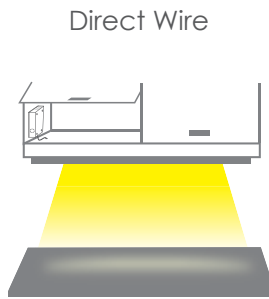

Wire connections through rear access door.

or

Wire connections through knockout hole

KEY FEATURES

Rayon Lighting RULA Series

Other LED

No Visual Pixelation

Continuous Row

Optional Connection

or

Dimmable

Slim 1" Depth

RAYON LIGHTING

RULB
LED UNDERCABINET
SERIES

TITLE24
Compliant

WWW.RAYONLIGHTING.COM