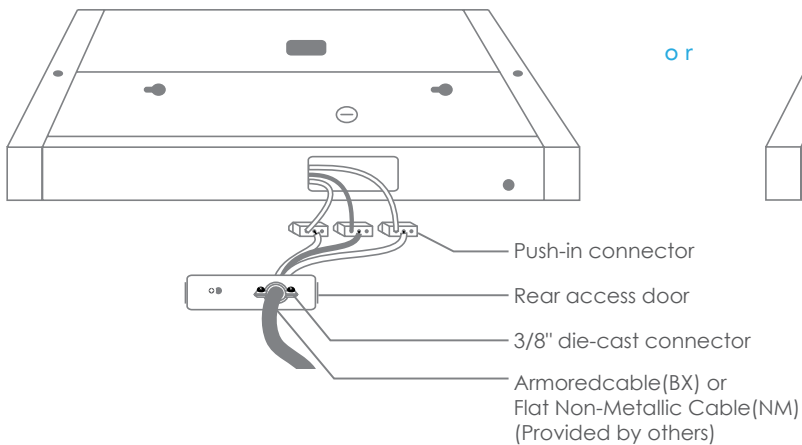

ORDERING INFORMATION

RULB				
Series	Size	Finish	Color Temp	Options
RULB	11-11" Length (6watts) 14-14" Length (9watts) 22-22" Length (11watts) 29-29" Length (13watts) 36-36" Length (16watts) 48-48" Length (19watts)	W - White B - Black	CCT	RULB-LC24-W - White linkable connector with 24" lead wire RULB-LC24-BL - Black linkable connector with 24" lead wire RULB-LC12-W - White linkable connector with 12" lead wire RULB-LC12-BL - Black linkable connector with 12" lead wire RULB-LC3-W - White linkable connector 3" lead wire RULB-LC3-BL - Black linkable connector 3" lead wire RULB-LC2-W - White linkable connector 2" lead wire RULB-LC2-BL - Black linkable connector 2" lead wire RULB-LC1-W - White linkable connector 1" lead wire RULB-LC1-BL - Black linkable connector 1" lead wire RULB-PC120-W - White power cord RULB-PC120-BL - Black power cord RULB-JB-W - White J-Box RULB-JB-BL - Black J-Box

Quick and Easy Undercabinet Mount

1. Removed Captive screw cover

2. Installation is as follows place fixture in desired position and drive mounting screws securely.

3. Insert Captive screw cover

Optional Direct Connection

Wire connections through rear access door.

or

Wire connections through knockout hole

KEY FEATURES

Rayon Lighting RULA Series

Other LED

No Visual Pixelation

Continuous Row