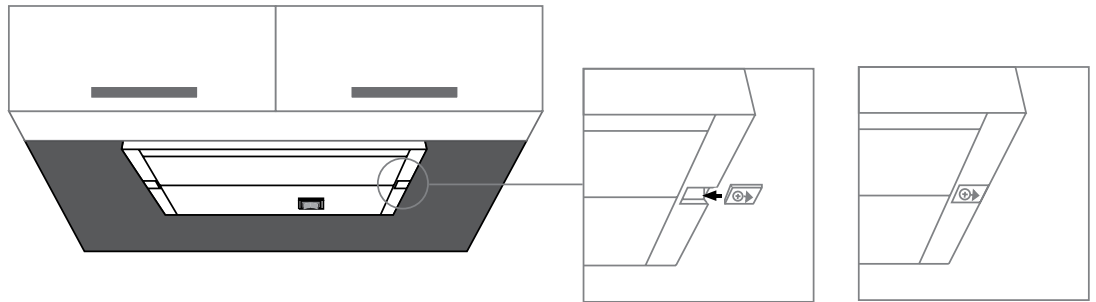

ORDERING INFORMATION

RULB				
Series	Size	Finish	Color Temp	Options
RULB	11-11" Length (6watts) 14-14" Length (9watts) 22-22" Length (11watts) 29-29" Length (13watts) 36-36" Length (16watts) 48-48" Length (19watts)	W - White B - Black	CCT	RULB-LC24-W - White linkable connector with 24" lead wire RULB-LC24-BL - Black linkable connector with 24" lead wire RULB-LC12-W - White linkable connector with 12" lead wire RULB-LC12-BL - Black linkable connector with 12" lead wire RULB-LC3-W - White linkable connector 3" lead wire RULB-LC3-BL - Black linkable connector 3" lead wire RULB-LC2-W - White linkable connector 2" lead wire RULB-LC2-BL - Black linkable connector 2" lead wire RULB-LC1-W - White linkable connector 1" lead wire RULB-LC1-BL - Black linkable connector 1" lead wire RULB-PC120-W - White power cord RULB-PC120-BL - Black power cord RULB-JB-W - White J-Box RULB-JB-BL - Black J-Box

Quick and Easy Undercabinet Mount

1. Removed Captive screw cover

2. Installation is as follows place fixture in desired position and drive mounting screws securely.

3. Insert Captive screw cover

Optional Direct Connection

Wire connections through rear access door.

or

Wire connections through knockout hole

KEY FEATURES

Rayon Lighting RULA Series

Other LED

No Visual Pixelation

Continuous Row