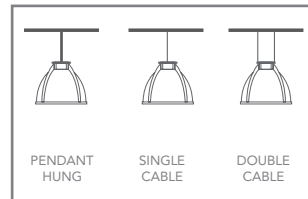

MOUNTING FEATURES

SONOMA 2R (REMOTE DRIVER)

LED DECORATIVE HIGH BAYS

THE INTENDED USE OF THIS PRODUCT IS FOR INTERIOR WAREHOUSES, GYMNASIUM LIGHTING, AND FOOD SERVICE AREAS.

SONOMA 1R (REMOTE DRIVER)

MOUNTING FEATURES