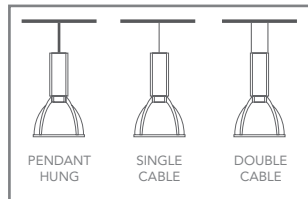

MOUNTING FEATURES

SONOMA 2 | T1018