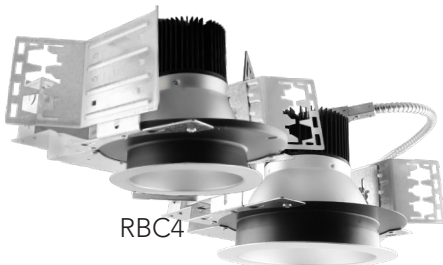

BUILDERS PLUS Collection

RETROFIT DOWNLIGHT

REC4R

REC4S

4" RETROFIT DOWNLIGHT

Aperture Size: 4"	Color Temp: 3000K	Finish: White
Lumen Package: 1000 lm	LED Life: 50,000 Hours	

REC4R

4" ROUND RETROFIT DOWNLIGHT

Aperture Size: 4"	Color Temp: 3000K	Finish: White
Lumen Package: 715 lm	Reflector: Smooth	

RETROFIT DOWNLIGHT

REC6R

6" ROUND RETROFIT DOWNLIGHT

Aperture Size: 6"
Color Temp: 3000K
Finish: White

Lumen Package: 875 lm
Reflector: Baffle

COMMERCIAL DOWNLIGHT

RBC4

RBC6

4 1/2" COMMERCIAL DOWNLIGHT

Aperture Size: 4 1/2"
Color Temp: 3000K, 3500K, 4000K
Finish: White

Lumen Package: 1500 lm, 1750 lm, 2000 lm
Frame: New Construction

LED SURFACE MOUNT

LED UNDERCABINET

RULB

5 1/2" SURFACE MOUNT

Length/Watts: 11" - 6W
14" - 9W
22" - 11W
29" - 13W
36" - 16W
48" - 18W

Color Temperature: CTS (2700K, 3000K, 3500K)

Finish: White, Black