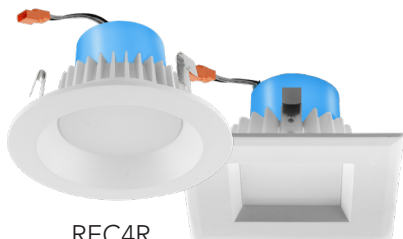

BUILDERS PLUS Collection

RETROFIT DOWNLIGHT

REC4R

REC4S

4" RETROFIT DOWNLIGHT

Aperture Size: 4"	Color Temp: 3000K	Finish: White
Lumen Package: 1000 lm	LED Life: 50,000 Hours	

REC4R

4" ROUND RETROFIT DOWNLIGHT

Aperture Size: 4"	Color Temp: 3000K	Finish: White
Lumen Package: 715 lm	Reflector: Smooth	

RETROFIT DOWNLIGHT

REC6R

6" ROUND RETROFIT DOWNLIGHT

Aperture Size: 6"
Color Temp: 3000K
Finish: White

Lumen Package: 875 lm
Reflector: Baffle

COMMERCIAL DOWNLIGHT

RBC4

RBC6

4 1/2" COMMERCIAL DOWNLIGHT

Aperture Size: 4 1/2"
Color Temp: 3000K, 3500K, 4000K
Finish: White

Lumen Package: 1500 lm, 1750 lm, 2000 lm
Frame: New Construction

LED SURFACE MOUNT

LED UNDERCABINET

RULB

5 1/2" SURFACE MOUNT

Length/Watts: 11" - 6W
14" - 9W
22" - 11W
29" - 13W
36" - 16W
48" - 18W

Color Temperature: CTS (2700K, 3000K, 3500K)

Finish: White, Black