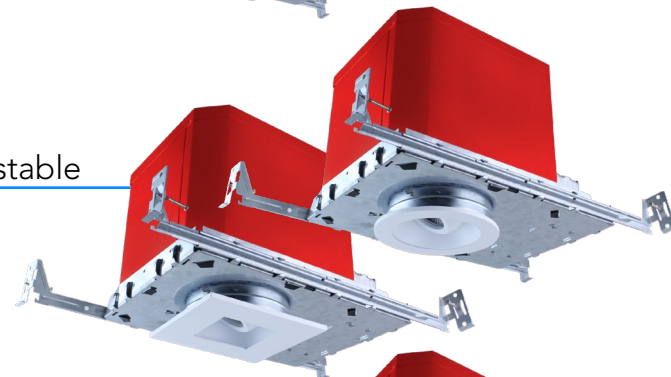

FIRE DEFENDER LED DOWNLIGHTS

FIRE RATED HIGHLIGHT

- Fire rated up to 2 hours and double walled
- Use in insulated ceiling and noninsulated ceilings.
- Quick connect provided
- Airtight (Per ASTM-E283)
- 13-5/8" to 25" bar hangers with captive nails and alignment foot
- Housing adjusts from 1-1/2" to accommodate various ceiling thickness
- UL listed for damp location • UL listed for wet locations

Versatrim

Versatrim Adjustable

Pull Down

Economy Series