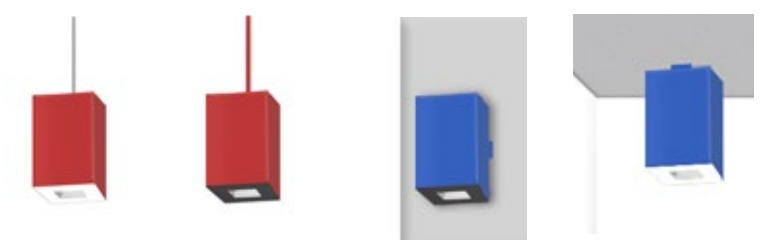

**LED ARCHITECTURAL CYLINDER
& SQUARE LUMINAIRE SERIES**

LED ARCHITECTURAL CYLINDER

THE ARCHITECTURAL CYLINDER SERIES MAY BE USED IN HOSPITALITY, COMMERCIAL, RETAIL, AND RESIDENTIAL APPLICATIONS.

LED ARCHITECTURAL SQUARE LUMINAIRE

THE ARCHITECTURAL CYLINDER SERIES MAY BE USED IN HOSPITALITY, COMMERCIAL, RETAIL, AND RESIDENTIAL APPLICATIONS.

CONFIGURATION

UP LIGHT DOWN LIGHT BI-DIRECTIONAL

MOUNTING FEATURES

CABLE HUNG STEM MOUNT WALL MOUNT SURFACE MOUNT

CONFIGURATION

UP LIGHT DOWN LIGHT BI-DIRECTIONAL

MOUNTING FEATURES

CABLE HUNG STEM MOUNT WALL MOUNT SURFACE MOUNT

RFL-CY ARCHITECTURAL CYLINDER

ROUND REFLECTOR

BRONZE RLBZ BLACK RLB CHROME RLCH COPPER RLC HAZE RLH SATIN NICKEL RLSN

ORDER INFORMATION

| Series | Shape | Width | Length | Watt/Lumens | Color Temp | Finish | Baffle/Reflector |
|------------------|-----------------------|--------|----------------------|----------------------------|---|---|---|
| Versatrim Series | SL - Square Luminaire | 4 - 4" | 8 - 8" | 8L - 12W/800L (120V) | 27K - 2700K | BL - Black | SBLW - White |
| | | 6 - 6" | 12 - 12" 16 - 16" | 11L - 17W/1100L (120/277V) | 30K - 3000K 35K - 3500K 40K - 4000K | WH - White G - Gray MTO - Made to Order | SBLB - Black SRLW - White SRLH - Haze SRLB - Black SRLCH - Chrome SRLSN - Satin Nickel SRLBZ - Bronze |