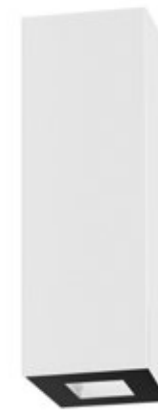

**LED ARCHITECTURAL CYLINDER
& SQUARE LUMINAIRE SERIES**

LED ARCHITECTURAL CYLINDER

THE ARCHITECTURAL CYLINDER SERIES MAY BE USED IN HOSPITALITY, COMMERCIAL, RETAIL, AND RESIDENTIAL APPLICATIONS.

LED ARCHITECTURAL SQUARE LUMINAIRE